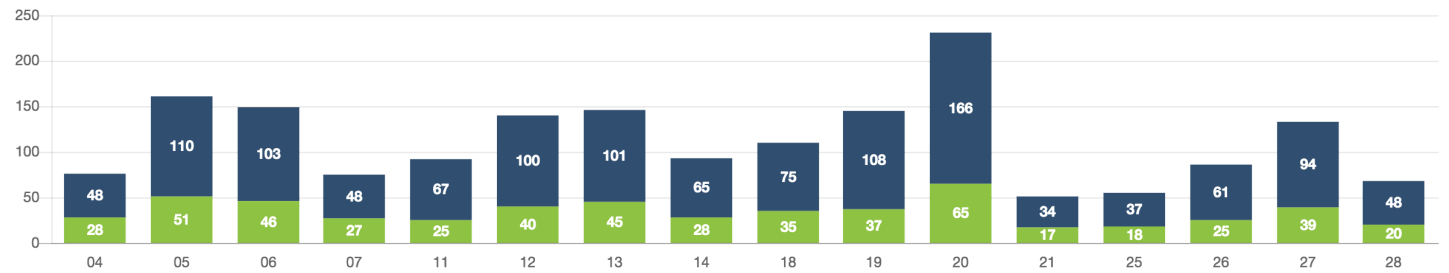

Zone Summary

<b>COMPLETED RIDES</b> <h1>1,507</h1>	<b>TOTAL PASSENGERS</b> <h1>2,781</h1>	<b>AVG DRIVER RATING</b> <h1>4.95</h1>	<b>AVG AGE</b> 		
<b>AVERAGE TIME</b>	Ride request to selected <b>0.46m</b>	Ride request to pickup <b>13.34m</b>			
<b>RIDES BY WAITING TIMES</b>	0-10 Min <b>773</b>	10-15 Min <b>282</b>	15-20 Min <b>194</b>	20-30 Min <b>172</b>	30+ Min <b>84</b>
<b>APP RIDES</b> <h1>1,293</h1>	<b>FLAG DOWN RIDES</b> <h1>214</h1>	<b>MEN DRIVEN</b> <h1>1,350</h1>	<b>FEMALE DRIVEN</b> <h1>1,431</h1>		

PASSENGERS AND RIDES BY MONTH (YTD)

PASSENGERS AND RIDES BY WEEK (YTD)

PASSENGERS AND RIDES - JANUARY

PASSENGERS AND RIDES - FEBRUARY

PASSENGERS AND RIDES - MARCH

PASSENGERS AND RIDES - APRIL

PASSENGERS AND RIDES - MAY

PASSENGERS AND RIDES - JUNE

PASSENGERS AND RIDES - JULY

PASSENGERS AND RIDES - AUGUST

PASSENGERS AND RIDES - SEPTEMBER

PASSENGERS AND RIDES - OCTOBER

PASSENGERS AND RIDES - NOVEMBER

PASSENGERS AND RIDES - DECEMBER

TOTAL PASSENGERS SATURDAY

TOTAL PASSENGERS SUNDAY