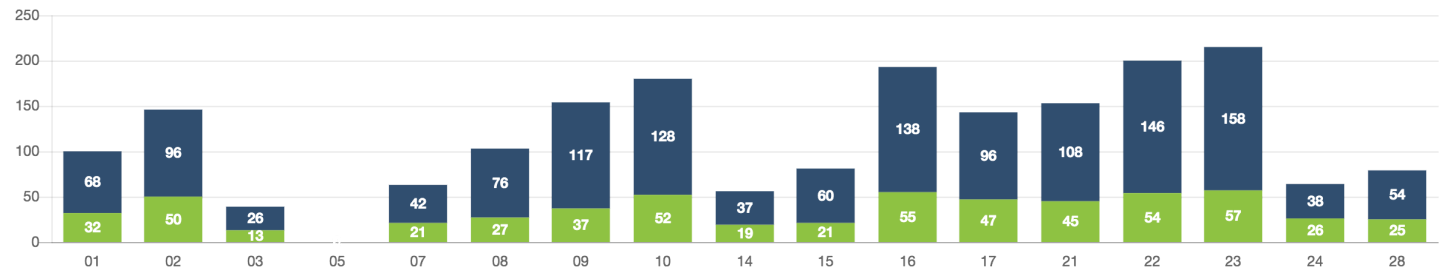

Zone Summary

<b>COMPLETED RIDES</b> <h1>1,507</h1>	<b>TOTAL PASSENGERS</b> <h1>2,781</h1>	<b>AVG DRIVER RATING</b> <h1>4.95</h1>	<b>AVG AGE</b> 		
<b>AVERAGE TIME</b>	Ride request to selected <b>0.46m</b>	Ride request to pickup <b>13.34m</b>			
<b>RIDES BY WAITING TIMES</b>	0-10 Min <b>773</b>	10-15 Min <b>282</b>	15-20 Min <b>194</b>	20-30 Min <b>172</b>	30+ Min <b>84</b>
<b>APP RIDES</b> <h1>1,293</h1>	<b>FLAG DOWN RIDES</b> <h1>214</h1>	<b>MEN DRIVEN</b> <h1>1,350</h1>	<b>FEMALE DRIVEN</b> <h1>1,431</h1>		

PASSENGERS AND RIDES BY MONTH (YTD)

PASSENGERS AND RIDES BY WEEK (YTD)

PASSENGERS AND RIDES - JANUARY

PASSENGERS AND RIDES - FEBRUARY

PASSENGERS AND RIDES - MARCH

PASSENGERS AND RIDES - APRIL

PASSENGERS AND RIDES - MAY

PASSENGERS AND RIDES - JUNE

PASSENGERS AND RIDES - JULY

PASSENGERS AND RIDES - AUGUST

PASSENGERS AND RIDES - SEPTEMBER

PASSENGERS AND RIDES - OCTOBER

PASSENGERS AND RIDES - NOVEMBER

PASSENGERS AND RIDES - DECEMBER

TOTAL PASSENGERS SATURDAY

TOTAL PASSENGERS SUNDAY