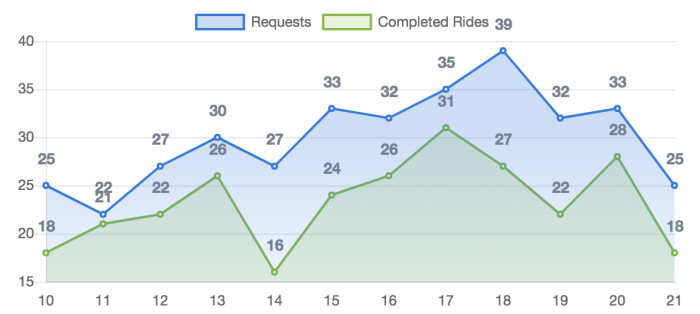

PASSENGERS AND RIDES - JANUARY

PASSENGERS AND RIDES - FEBRUARY

PASSENGERS AND RIDES - MARCH

PASSENGERS AND RIDES - APRIL

PASSENGERS AND RIDES - JUNE

PASSENGERS AND RIDES - JULY

PASSENGERS AND RIDES - AUGUST

PASSENGERS AND RIDES - SEPTEMBER

PASSENGERS AND RIDES - OCTOBER

PASSENGERS AND RIDES - NOVEMBER

PASSENGERS AND RIDES - DECEMBER

RIDE REQUEST MONDAY

RIDE REQUEST TUESDAY

RIDE REQUEST WEDNESDAY

RIDE REQUEST THURSDAY

RIDE REQUEST FRIDAY

RIDE REQUEST SATURDAY

RIDE REQUEST SUNDAY

TOTAL PASSENGERS MONDAY

TOTAL PASSENGERS TUESDAY

TOTAL PASSENGERS WEDNESDAY

TOTAL PASSENGERS THURSDAY

TOTAL PASSENGERS FRIDAY

TOTAL PASSENGERS SATURDAY

TOTAL PASSENGERS SUNDAY