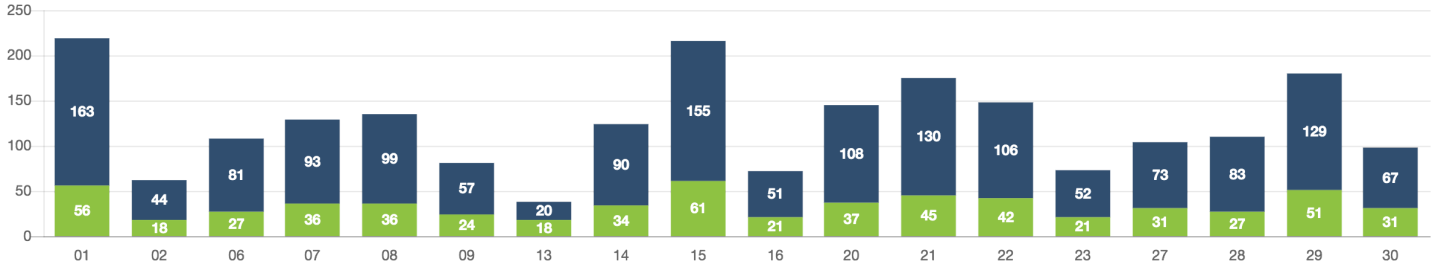

Zone Summary

<b>COMPLETED RIDES</b> <h1>1,507</h1>	<b>TOTAL PASSENGERS</b> <h1>2,781</h1>	<b>AVG DRIVER RATING</b> <h1>4.95</h1>	<b>AVG AGE</b> 		
<b>AVERAGE TIME</b>	Ride request to selected <b>0.46m</b>	Ride request to pickup <b>13.34m</b>			
<b>RIDES BY WAITING TIMES</b>	0-10 Min <b>773</b>	10-15 Min <b>282</b>	15-20 Min <b>194</b>	20-30 Min <b>172</b>	30+ Min <b>84</b>
<b>APP RIDES</b> <h1>1,293</h1>	<b>FLAG DOWN RIDES</b> <h1>214</h1>	<b>MEN DRIVEN</b> <h1>1,350</h1>	<b>FEMALE DRIVEN</b> <h1>1,431</h1>		

PASSENGERS AND RIDES BY MONTH (YTD)

PASSENGERS AND RIDES BY WEEK (YTD)

PASSENGERS AND RIDES - JANUARY

PASSENGERS AND RIDES - FEBRUARY

PASSENGERS AND RIDES - MARCH

PASSENGERS AND RIDES - APRIL

PASSENGERS AND RIDES - MAY

PASSENGERS AND RIDES - JUNE

PASSENGERS AND RIDES - JULY

PASSENGERS AND RIDES - AUGUST

PASSENGERS AND RIDES - SEPTEMBER

PASSENGERS AND RIDES - OCTOBER

PASSENGERS AND RIDES - NOVEMBER

PASSENGERS AND RIDES - DECEMBER

PASSENGERS AND RIDES - JANUARY

PASSENGERS AND RIDES - FEBRUARY

PASSENGERS AND RIDES - MARCH

PASSENGERS AND RIDES - APRIL

PASSENGERS AND RIDES - JUNE

PASSENGERS AND RIDES - JULY

PASSENGERS AND RIDES - AUGUST