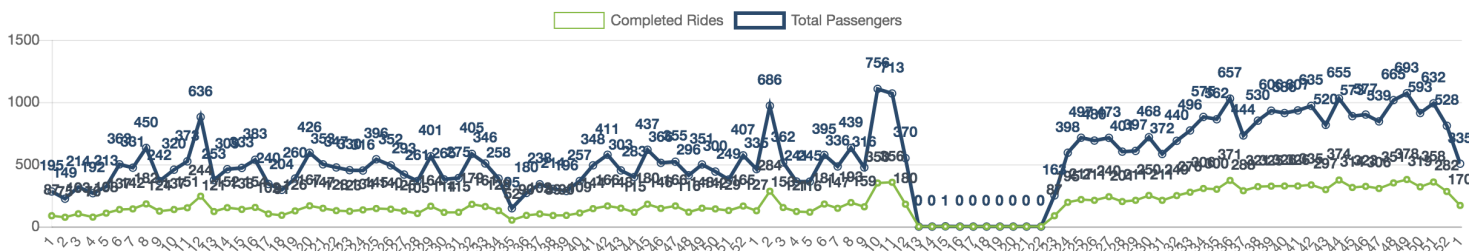

Zone Summary

<b>COMPLETED RIDES</b> <h1>1,507</h1>	<b>TOTAL PASSENGERS</b> <h1>2,781</h1>	<b>AVG DRIVER RATING</b> <h1>4.95</h1>	<b>AVG AGE</b> 		
<b>AVERAGE TIME</b>	Ride request to selected <b>0.46m</b>	Ride request to pickup <b>13.34m</b>			
<b>RIDES BY WAITING TIMES</b>	0-10 Min <b>773</b>	10-15 Min <b>282</b>	15-20 Min <b>194</b>	20-30 Min <b>172</b>	30+ Min <b>84</b>
<b>APP RIDES</b> <h1>1,293</h1>	<b>FLAG DOWN RIDES</b> <h1>214</h1>	<b>MEN DRIVEN</b> <h1>1,350</h1>	<b>FEMALE DRIVEN</b> <h1>1,431</h1>		

PASSENGERS AND RIDES BY MONTH (YTD)

PASSENGERS AND RIDES BY WEEK (YTD)

PASSENGERS AND RIDES - JANUARY

PASSENGERS AND RIDES - FEBRUARY

PASSENGERS AND RIDES - MARCH

PASSENGERS AND RIDES - APRIL

PASSENGERS AND RIDES - MAY

TOTAL PASSENGERS SATURDAY

TOTAL PASSENGERS SUNDAY