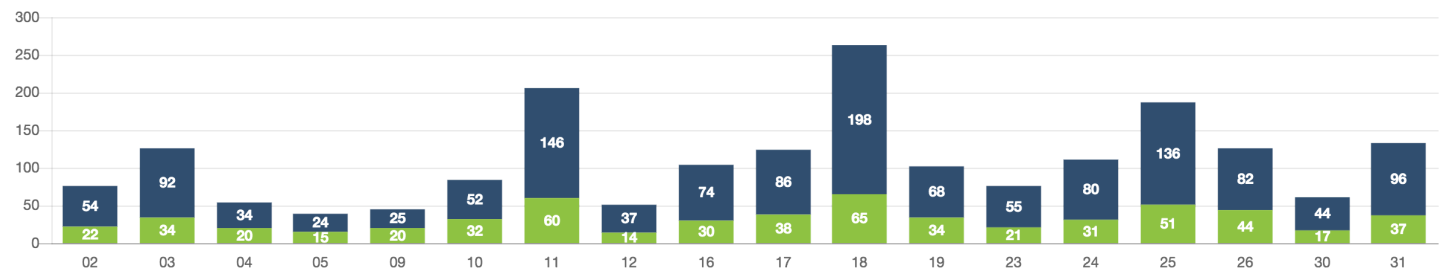

Zone Summary

<b>COMPLETED RIDES</b> <h1>1,507</h1>	<b>TOTAL PASSENGERS</b> <h1>2,781</h1>	<b>AVG DRIVER RATING</b> <h1>4.95</h1>	<b>AVG AGE</b> 		
<b>AVERAGE TIME</b>	Ride request to selected <b>0.46m</b>	Ride request to pickup <b>13.34m</b>			
<b>RIDES BY WAITING TIMES</b>	0-10 Min <b>773</b>	10-15 Min <b>282</b>	15-20 Min <b>194</b>	20-30 Min <b>172</b>	30+ Min <b>84</b>
<b>APP RIDES</b> <h1>1,293</h1>	<b>FLAG DOWN RIDES</b> <h1>214</h1>	<b>MEN DRIVEN</b> <h1>1,350</h1>	<b>FEMALE DRIVEN</b> <h1>1,431</h1>		

PASSENGERS AND RIDES BY MONTH (YTD)

PASSENGERS AND RIDES BY WEEK (YTD)

PASSENGERS AND RIDES - JANUARY

PASSENGERS AND RIDES - FEBRUARY

PASSENGERS AND RIDES - MARCH

PASSENGERS AND RIDES - APRIL

PASSENGERS AND RIDES - MAY

PASSENGERS AND RIDES - JUNE

PASSENGERS AND RIDES - JULY

PASSENGERS AND RIDES - AUGUST

PASSENGERS AND RIDES - SEPTEMBER

PASSENGERS AND RIDES - OCTOBER

PASSENGERS AND RIDES - NOVEMBER

PASSENGERS AND RIDES - DECEMBER

TOTAL PASSENGERS SATURDAY

TOTAL PASSENGERS SUNDAY