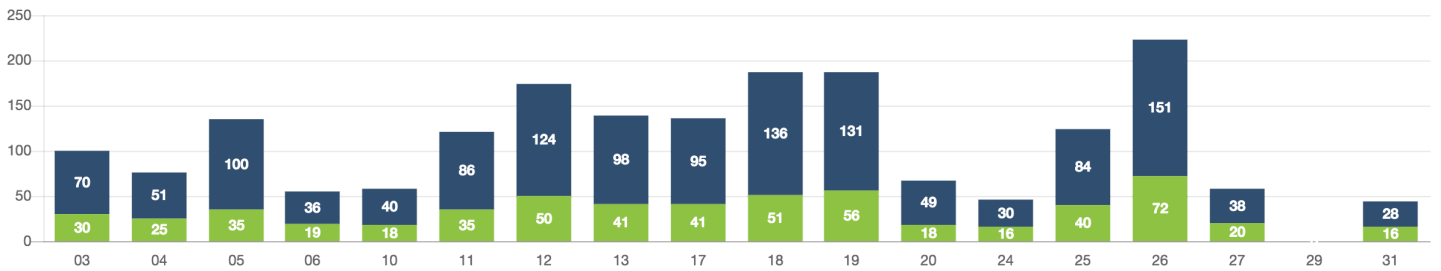

Zone Summary

<b>COMPLETED RIDES</b> <h1>1,507</h1>	<b>TOTAL PASSENGERS</b> <h1>2,781</h1>	<b>AVG DRIVER RATING</b> <h1>4.95</h1>	<b>AVG AGE</b> 		
<b>AVERAGE TIME</b>	Ride request to selected <b>0.46m</b>	Ride request to pickup <b>13.34m</b>			
<b>RIDES BY WAITING TIMES</b>	0-10 Min <b>773</b>	10-15 Min <b>282</b>	15-20 Min <b>194</b>	20-30 Min <b>172</b>	30+ Min <b>84</b>
<b>APP RIDES</b> <h1>1,293</h1>	<b>FLAG DOWN RIDES</b> <h1>214</h1>	<b>MEN DRIVEN</b> <h1>1,350</h1>	<b>FEMALE DRIVEN</b> <h1>1,431</h1>		

PASSENGERS AND RIDES BY MONTH (YTD)

PASSENGERS AND RIDES BY WEEK (YTD)

PASSENGERS AND RIDES - JANUARY

PASSENGERS AND RIDES - FEBRUARY

PASSENGERS AND RIDES - MARCH

PASSENGERS AND RIDES - APRIL

PASSENGERS AND RIDES - MAY

PASSENGERS AND RIDES - JUNE

PASSENGERS AND RIDES - JULY

PASSENGERS AND RIDES - AUGUST

PASSENGERS AND RIDES - SEPTEMBER

PASSENGERS AND RIDES - OCTOBER

PASSENGERS AND RIDES - NOVEMBER

PASSENGERS AND RIDES - DECEMBER

PASSENGERS AND RIDES - JANUARY

PASSENGERS AND RIDES - FEBRUARY

PASSENGERS AND RIDES - MARCH

PASSENGERS AND RIDES - APRIL

PASSENGERS AND RIDES - JUNE

PASSENGERS AND RIDES - JULY

PASSENGERS AND RIDES - AUGUST