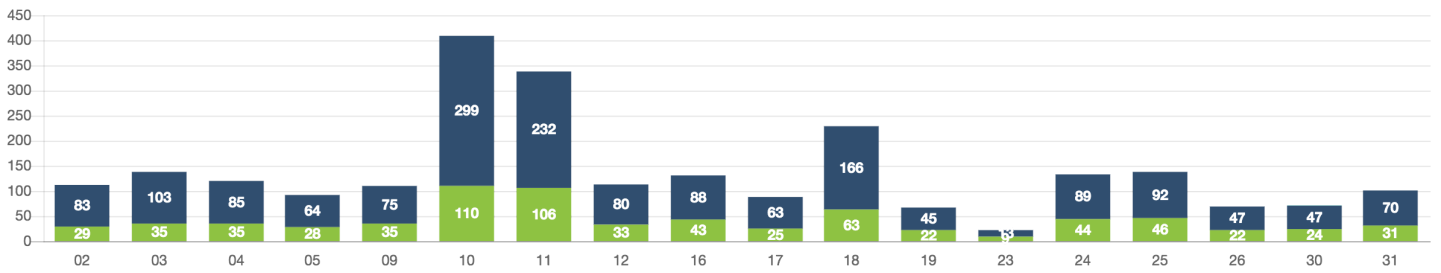

Zone Summary

<b>COMPLETED RIDES</b> <h1>1,507</h1>	<b>TOTAL PASSENGERS</b> <h1>2,781</h1>	<b>AVG DRIVER RATING</b> <h1>4.95</h1>	<b>AVG AGE</b> 		
<b>AVERAGE TIME</b>	Ride request to selected <b>0.46m</b>	Ride request to pickup <b>13.34m</b>			
<b>RIDES BY WAITING TIMES</b>	0-10 Min <b>773</b>	10-15 Min <b>282</b>	15-20 Min <b>194</b>	20-30 Min <b>172</b>	30+ Min <b>84</b>
<b>APP RIDES</b> <h1>1,293</h1>	<b>FLAG DOWN RIDES</b> <h1>214</h1>	<b>MEN DRIVEN</b> <h1>1,350</h1>	<b>FEMALE DRIVEN</b> <h1>1,431</h1>		

PASSENGERS AND RIDES - JUNE

PASSENGERS AND RIDES - JULY

PASSENGERS AND RIDES - AUGUST

PASSENGERS AND RIDES - SEPTEMBER

PASSENGERS AND RIDES - OCTOBER

PASSENGERS AND RIDES - NOVEMBER

PASSENGERS AND RIDES - DECEMBER

PASSENGERS AND RIDES - JANUARY

PASSENGERS AND RIDES - FEBRUARY

PASSENGERS AND RIDES - MARCH

PASSENGERS AND RIDES - APRIL

PASSENGERS AND RIDES - JUNE

PASSENGERS AND RIDES - JULY

PASSENGERS AND RIDES - AUGUST