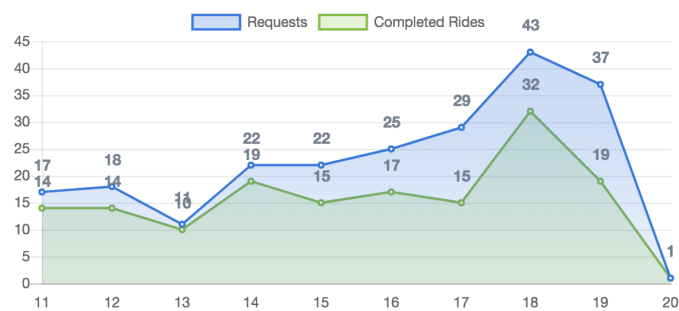

PASSENGERS AND RIDES - JANUARY

PASSENGERS AND RIDES - FEBRUARY

PASSENGERS AND RIDES - MARCH

PASSENGERS AND RIDES - APRIL

PASSENGERS AND RIDES - JUNE

PASSENGERS AND RIDES - JULY

PASSENGERS AND RIDES - AUGUST

PASSENGERS AND RIDES - SEPTEMBER

PASSENGERS AND RIDES - OCTOBER

PASSENGERS AND RIDES - NOVEMBER

PASSENGERS AND RIDES - DECEMBER

RIDE REQUEST MONDAY

RIDE REQUEST TUESDAY

RIDE REQUEST WEDNESDAY

RIDE REQUEST THURSDAY

RIDE REQUEST FRIDAY

RIDE REQUEST SATURDAY

RIDE REQUEST SUNDAY

TOTAL PASSENGERS MONDAY

TOTAL PASSENGERS TUESDAY

TOTAL PASSENGERS WEDNESDAY

TOTAL PASSENGERS THURSDAY

TOTAL PASSENGERS FRIDAY

TOTAL PASSENGERS SATURDAY

TOTAL PASSENGERS SUNDAY