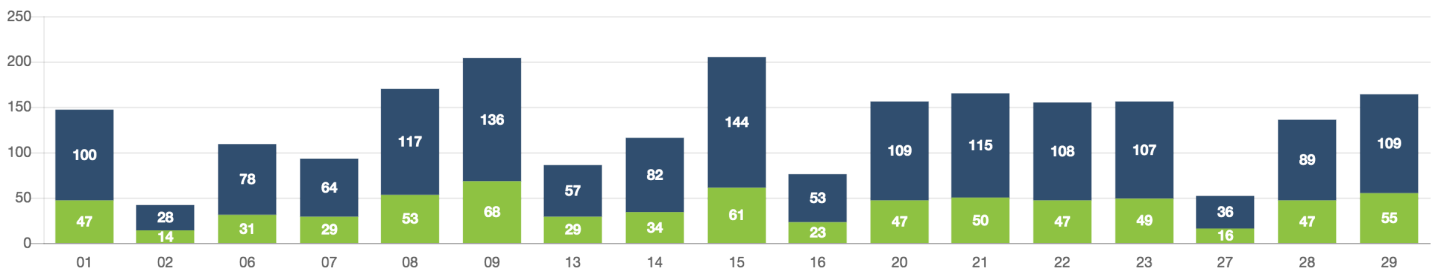

Zone Summary

<b>COMPLETED RIDES</b> <h1>1,507</h1>	<b>TOTAL PASSENGERS</b> <h1>2,781</h1>	<b>AVG DRIVER RATING</b> <h1>4.95</h1>	<b>AVG AGE</b> 		
<b>AVERAGE TIME</b>	Ride request to selected <b>0.46m</b>	Ride request to pickup <b>13.34m</b>			
<b>RIDES BY WAITING TIMES</b>	0-10 Min <b>773</b>	10-15 Min <b>282</b>	15-20 Min <b>194</b>	20-30 Min <b>172</b>	30+ Min <b>84</b>
<b>APP RIDES</b> <h1>1,293</h1>	<b>FLAG DOWN RIDES</b> <h1>214</h1>	<b>MEN DRIVEN</b> <h1>1,350</h1>	<b>FEMALE DRIVEN</b> <h1>1,431</h1>		

PASSENGERS AND RIDES BY MONTH (YTD)

PASSENGERS AND RIDES BY WEEK (YTD)

PASSENGERS AND RIDES - JANUARY

PASSENGERS AND RIDES - FEBRUARY

PASSENGERS AND RIDES - MARCH

PASSENGERS AND RIDES - APRIL

PASSENGERS AND RIDES - MAY

PASSENGERS AND RIDES - JUNE

PASSENGERS AND RIDES - JULY

PASSENGERS AND RIDES - AUGUST

PASSENGERS AND RIDES - SEPTEMBER

PASSENGERS AND RIDES - OCTOBER

PASSENGERS AND RIDES - NOVEMBER

PASSENGERS AND RIDES - DECEMBER

PASSENGERS AND RIDES - JANUARY

PASSENGERS AND RIDES - FEBRUARY

PASSENGERS AND RIDES - MARCH

PASSENGERS AND RIDES - APRIL

PASSENGERS AND RIDES - JUNE

PASSENGERS AND RIDES - JULY

PASSENGERS AND RIDES - AUGUST