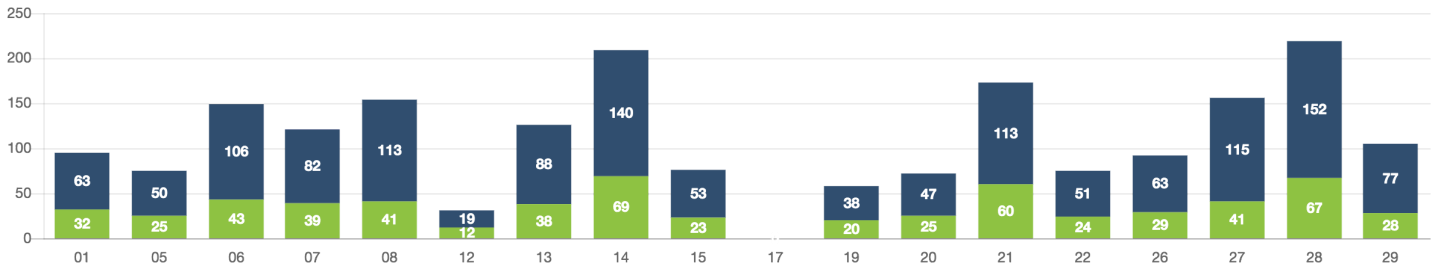

Zone Summary

<b>COMPLETED RIDES</b> <h1>1,507</h1>	<b>TOTAL PASSENGERS</b> <h1>2,781</h1>	<b>AVG DRIVER RATING</b> <h1>4.95</h1>	<b>AVG AGE</b> 		
<b>AVERAGE TIME</b>	Ride request to selected <b>0.46m</b>	Ride request to pickup <b>13.34m</b>			
<b>RIDES BY WAITING TIMES</b>	0-10 Min <b>773</b>	10-15 Min <b>282</b>	15-20 Min <b>194</b>	20-30 Min <b>172</b>	30+ Min <b>84</b>
<b>APP RIDES</b> <h1>1,293</h1>	<b>FLAG DOWN RIDES</b> <h1>214</h1>	<b>MEN DRIVEN</b> <h1>1,350</h1>	<b>FEMALE DRIVEN</b> <h1>1,431</h1>		

PASSENGERS AND RIDES BY MONTH (YTD)

PASSENGERS AND RIDES BY WEEK (YTD)

PASSENGERS AND RIDES - JANUARY

PASSENGERS AND RIDES - FEBRUARY

PASSENGERS AND RIDES - MARCH

PASSENGERS AND RIDES - APRIL

PASSENGERS AND RIDES - MAY

PASSENGERS AND RIDES - JUNE

PASSENGERS AND RIDES - JULY

PASSENGERS AND RIDES - AUGUST

PASSENGERS AND RIDES - SEPTEMBER

PASSENGERS AND RIDES - OCTOBER

PASSENGERS AND RIDES - NOVEMBER

PASSENGERS AND RIDES - DECEMBER

PASSENGERS AND RIDES - JANUARY

PASSENGERS AND RIDES - FEBRUARY

PASSENGERS AND RIDES - MARCH

PASSENGERS AND RIDES - APRIL

PASSENGERS AND RIDES - JUNE

PASSENGERS AND RIDES - JULY

PASSENGERS AND RIDES - AUGUST