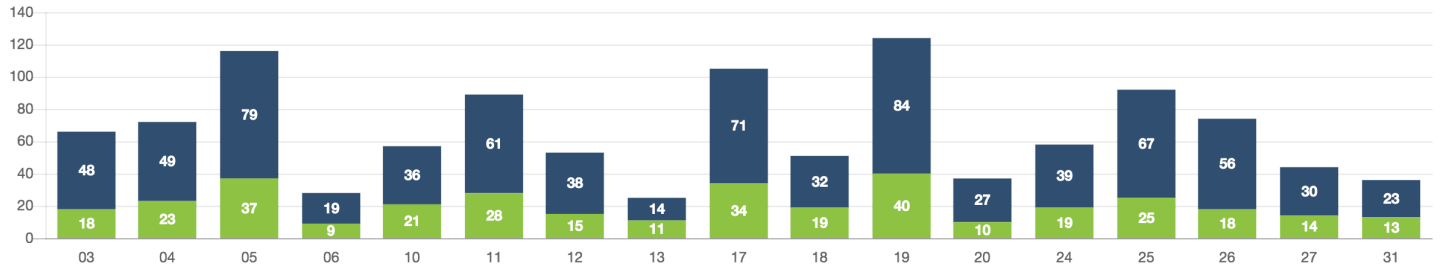

Zone Summary

<b>COMPLETED RIDES</b> <h1>1,507</h1>	<b>TOTAL PASSENGERS</b> <h1>2,781</h1>	<b>AVG DRIVER RATING</b> <h1>4.95</h1>	<b>AVG AGE</b> 		
<b>AVERAGE TIME</b>	Ride request to selected <b>0.46m</b>	Ride request to pickup <b>13.34m</b>			
<b>RIDES BY WAITING TIMES</b>	0-10 Min <b>773</b>	10-15 Min <b>282</b>	15-20 Min <b>194</b>	20-30 Min <b>172</b>	30+ Min <b>84</b>
<b>APP RIDES</b> <h1>1,293</h1>	<b>FLAG DOWN RIDES</b> <h1>214</h1>	<b>MEN DRIVEN</b> <h1>1,350</h1>	<b>FEMALE DRIVEN</b> <h1>1,431</h1>		

PASSENGERS AND RIDES BY MONTH (YTD)

PASSENGERS AND RIDES BY WEEK (YTD)

PASSENGERS AND RIDES - JANUARY

PASSENGERS AND RIDES - FEBRUARY

PASSENGERS AND RIDES - MARCH

PASSENGERS AND RIDES - APRIL

PASSENGERS AND RIDES - MAY

PASSENGERS AND RIDES - JUNE

PASSENGERS AND RIDES - JULY

PASSENGERS AND RIDES - AUGUST

PASSENGERS AND RIDES - SEPTEMBER

PASSENGERS AND RIDES - OCTOBER

PASSENGERS AND RIDES - NOVEMBER

PASSENGERS AND RIDES - DECEMBER

TOTAL PASSENGERS SATURDAY

TOTAL PASSENGERS SUNDAY