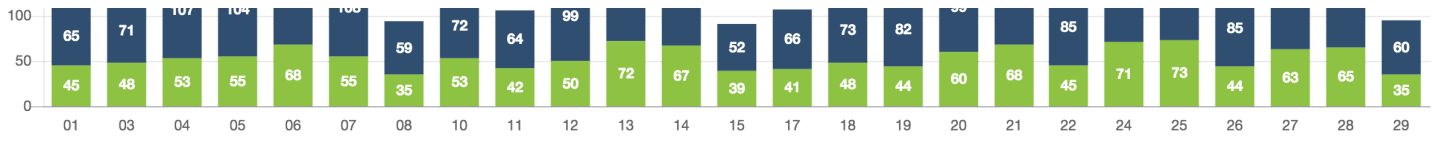

PASSENGERS AND RIDES - JANUARY

PASSENGERS AND RIDES - FEBRUARY

PASSENGERS AND RIDES - MARCH

PASSENGERS AND RIDES - APRIL

PASSENGERS AND RIDES - JUNE

PASSENGERS AND RIDES - JULY

PASSENGERS AND RIDES - AUGUST

PASSENGERS AND RIDES - SEPTEMBER

PASSENGERS AND RIDES - OCTOBER

PASSENGERS AND RIDES - NOVEMBER

PASSENGERS AND RIDES - DECEMBER

RIDE REQUEST MONDAY

RIDE REQUEST TUESDAY

RIDE REQUEST WEDNESDAY

RIDE REQUEST THURSDAY

RIDE REQUEST FRIDAY

RIDE REQUEST SATURDAY

RIDE REQUEST SUNDAY

TOTAL PASSENGERS MONDAY

TOTAL PASSENGERS TUESDAY

TOTAL PASSENGERS WEDNESDAY

TOTAL PASSENGERS THURSDAY

TOTAL PASSENGERS FRIDAY

TOTAL PASSENGERS SATURDAY

TOTAL PASSENGERS SUNDAY