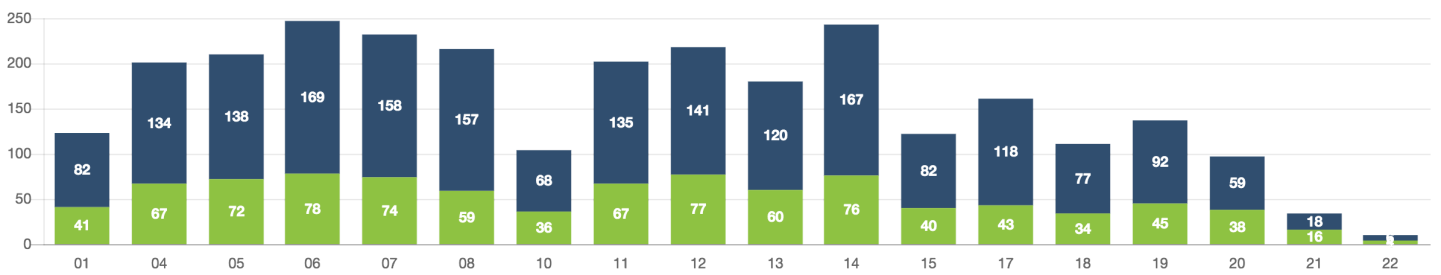

Zone Summary

<b>COMPLETED RIDES</b> <h1>1,507</h1>	<b>TOTAL PASSENGERS</b> <h1>2,781</h1>	<b>AVG DRIVER RATING</b> <h1>4.95</h1>	<b>AVG AGE</b> 		
<b>AVERAGE TIME</b>	Ride request to selected <b>0.46m</b>	Ride request to pickup <b>13.34m</b>			
<b>RIDES BY WAITING TIMES</b>	0-10 Min <b>773</b>	10-15 Min <b>282</b>	15-20 Min <b>194</b>	20-30 Min <b>172</b>	30+ Min <b>84</b>
<b>APP RIDES</b> <h1>1,293</h1>	<b>FLAG DOWN RIDES</b> <h1>214</h1>	<b>MEN DRIVEN</b> <h1>1,350</h1>	<b>FEMALE DRIVEN</b> <h1>1,431</h1>		

PASSENGERS AND RIDES BY MONTH (YTD)

PASSENGERS AND RIDES BY WEEK (YTD)

PASSENGERS AND RIDES - JANUARY

PASSENGERS AND RIDES - FEBRUARY

PASSENGERS AND RIDES - MARCH

PASSENGERS AND RIDES - APRIL

PASSENGERS AND RIDES - MAY

PASSENGERS AND RIDES - JUNE

PASSENGERS AND RIDES - JULY

PASSENGERS AND RIDES - AUGUST

PASSENGERS AND RIDES - SEPTEMBER

PASSENGERS AND RIDES - OCTOBER

PASSENGERS AND RIDES - NOVEMBER

PASSENGERS AND RIDES - DECEMBER

PASSENGERS AND RIDES - JANUARY

PASSENGERS AND RIDES - FEBRUARY

PASSENGERS AND RIDES - MARCH

PASSENGERS AND RIDES - APRIL

PASSENGERS AND RIDES - JUNE

PASSENGERS AND RIDES - JULY

PASSENGERS AND RIDES - AUGUST