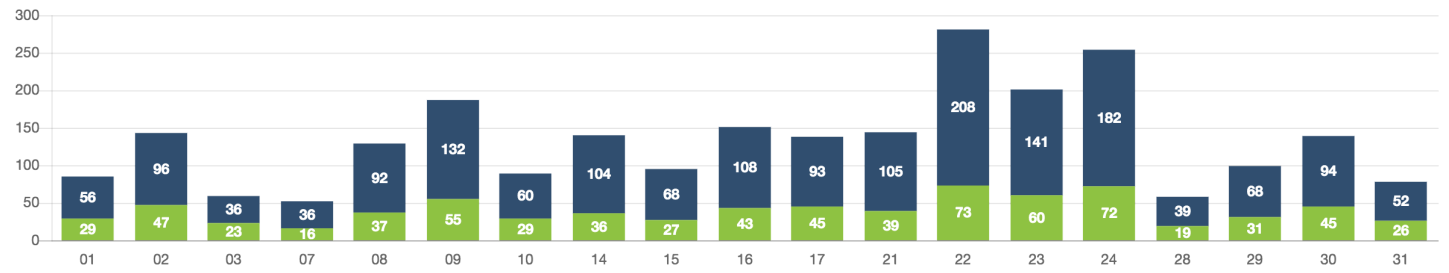

Zone Summary

<b>COMPLETED RIDES</b> <h1>1,507</h1>	<b>TOTAL PASSENGERS</b> <h1>2,781</h1>	<b>AVG DRIVER RATING</b> <h1>4.95</h1>	<b>AVG AGE</b> 		
<b>AVERAGE TIME</b>	Ride request to selected <b>0.46m</b>	Ride request to pickup <b>13.34m</b>			
<b>RIDES BY WAITING TIMES</b>	0-10 Min <b>773</b>	10-15 Min <b>282</b>	15-20 Min <b>194</b>	20-30 Min <b>172</b>	30+ Min <b>84</b>
<b>APP RIDES</b> <h1>1,293</h1>	<b>FLAG DOWN RIDES</b> <h1>214</h1>	<b>MEN DRIVEN</b> <h1>1,350</h1>	<b>FEMALE DRIVEN</b> <h1>1,431</h1>		

PASSENGERS AND RIDES BY MONTH (YTD)

PASSENGERS AND RIDES BY WEEK (YTD)

PASSENGERS AND RIDES - JANUARY

PASSENGERS AND RIDES - FEBRUARY

PASSENGERS AND RIDES - MARCH

PASSENGERS AND RIDES - APRIL

PASSENGERS AND RIDES - MAY

PASSENGERS AND RIDES - JUNE

PASSENGERS AND RIDES - JULY

PASSENGERS AND RIDES - AUGUST

PASSENGERS AND RIDES - SEPTEMBER

PASSENGERS AND RIDES - OCTOBER

PASSENGERS AND RIDES - NOVEMBER

PASSENGERS AND RIDES - DECEMBER

TOTAL PASSENGERS SATURDAY

TOTAL PASSENGERS SUNDAY