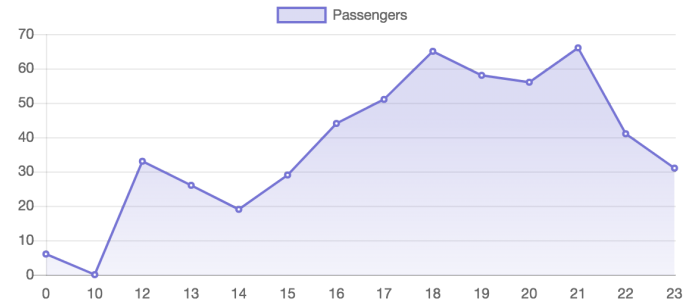

PASSENGERS AND RIDES - SEPTEMBER

PASSENGERS AND RIDES - OCTOBER

PASSENGERS AND RIDES - NOVEMBER

PASSENGERS AND RIDES - DECEMBER

RIDE REQUEST MONDAY

RIDE REQUEST TUESDAY

RIDE REQUEST WEDNESDAY

RIDE REQUEST THURSDAY

RIDE REQUEST FRIDAY

RIDE REQUEST SATURDAY

RIDE REQUEST SUNDAY

TOTAL PASSENGERS MONDAY

TOTAL PASSENGERS TUESDAY

TOTAL PASSENGERS WEDNESDAY

TOTAL PASSENGERS THURSDAY

TOTAL PASSENGERS FRIDAY

TOTAL PASSENGERS SATURDAY

TOTAL PASSENGERS SUNDAY