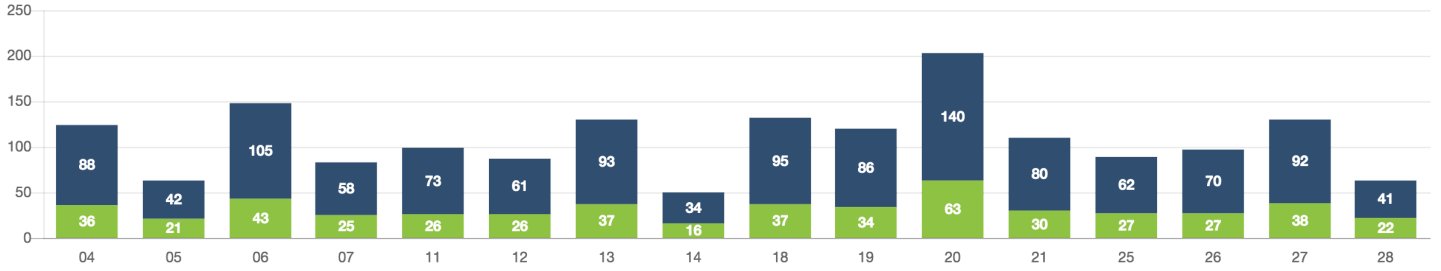

Zone Summary

<b>COMPLETED RIDES</b> <h1>1,507</h1>	<b>TOTAL PASSENGERS</b> <h1>2,781</h1>	<b>AVG DRIVER RATING</b> <h1>4.95</h1>	<b>AVG AGE</b> 		
<b>AVERAGE TIME</b>	Ride request to selected <b>0.46m</b>	Ride request to pickup <b>13.34m</b>			
<b>RIDES BY WAITING TIMES</b>	0-10 Min <b>773</b>	10-15 Min <b>282</b>	15-20 Min <b>194</b>	20-30 Min <b>172</b>	30+ Min <b>84</b>
<b>APP RIDES</b> <h1>1,293</h1>	<b>FLAG DOWN RIDES</b> <h1>214</h1>	<b>MEN DRIVEN</b> <h1>1,350</h1>	<b>FEMALE DRIVEN</b> <h1>1,431</h1>		

PASSENGERS AND RIDES BY MONTH (YTD)

PASSENGERS AND RIDES BY WEEK (YTD)

PASSENGERS AND RIDES - JANUARY

PASSENGERS AND RIDES - FEBRUARY

PASSENGERS AND RIDES - MARCH

PASSENGERS AND RIDES - APRIL

PASSENGERS AND RIDES - MAY

PASSENGERS AND RIDES - JUNE

PASSENGERS AND RIDES - JULY

PASSENGERS AND RIDES - AUGUST

PASSENGERS AND RIDES - SEPTEMBER

PASSENGERS AND RIDES - OCTOBER

PASSENGERS AND RIDES - NOVEMBER

PASSENGERS AND RIDES - DECEMBER

TOTAL PASSENGERS SATURDAY

TOTAL PASSENGERS SUNDAY