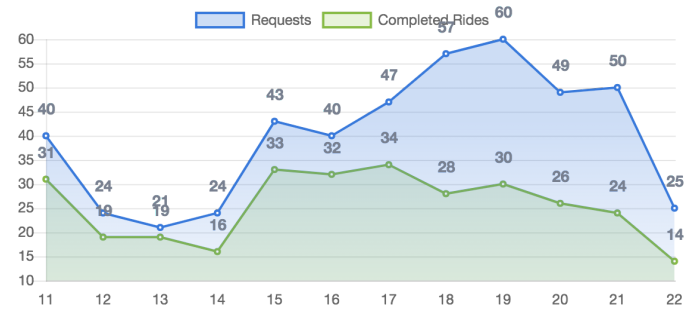

PASSENGERS AND RIDES - JANUARY

PASSENGERS AND RIDES - FEBRUARY

PASSENGERS AND RIDES - MARCH

PASSENGERS AND RIDES - APRIL

PASSENGERS AND RIDES - JUNE

PASSENGERS AND RIDES - JULY

PASSENGERS AND RIDES - AUGUST

PASSENGERS AND RIDES - SEPTEMBER

PASSENGERS AND RIDES - OCTOBER

PASSENGERS AND RIDES - NOVEMBER

PASSENGERS AND RIDES - DECEMBER

RIDE REQUEST MONDAY

RIDE REQUEST TUESDAY

RIDE REQUEST WEDNESDAY

RIDE REQUEST THURSDAY

RIDE REQUEST FRIDAY

RIDE REQUEST SATURDAY

RIDE REQUEST SUNDAY

TOTAL PASSENGERS MONDAY

TOTAL PASSENGERS TUESDAY

TOTAL PASSENGERS WEDNESDAY

TOTAL PASSENGERS THURSDAY

TOTAL PASSENGERS FRIDAY

TOTAL PASSENGERS SATURDAY

TOTAL PASSENGERS SUNDAY