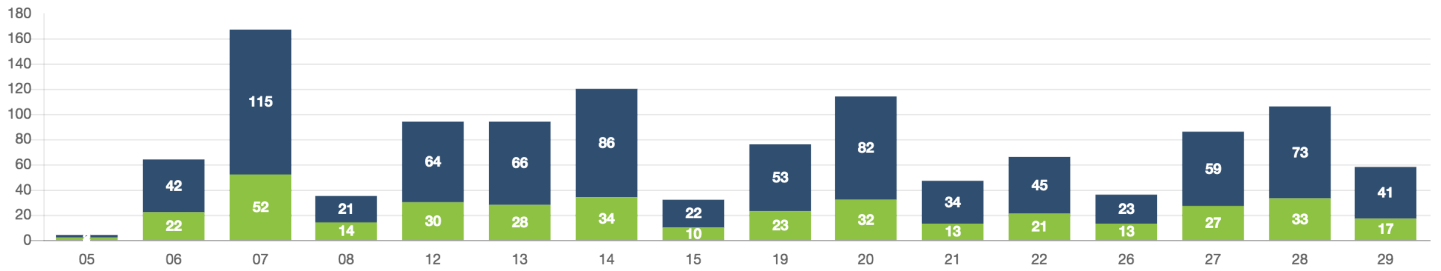

Zone Summary

<b>COMPLETED RIDES</b> <h1>1,507</h1>	<b>TOTAL PASSENGERS</b> <h1>2,781</h1>	<b>AVG DRIVER RATING</b> <h1>4.95</h1>	<b>AVG AGE</b> 		
<b>AVERAGE TIME</b>	Ride request to selected <b>0.46m</b>	Ride request to pickup <b>13.34m</b>			
<b>RIDES BY WAITING TIMES</b>	0-10 Min <b>773</b>	10-15 Min <b>282</b>	15-20 Min <b>194</b>	20-30 Min <b>172</b>	30+ Min <b>84</b>
<b>APP RIDES</b> <h1>1,293</h1>	<b>FLAG DOWN RIDES</b> <h1>214</h1>	<b>MEN DRIVEN</b> <h1>1,350</h1>	<b>FEMALE DRIVEN</b> <h1>1,431</h1>		

PASSENGERS AND RIDES BY MONTH (YTD)

PASSENGERS AND RIDES BY WEEK (YTD)

PASSENGERS AND RIDES - JANUARY

PASSENGERS AND RIDES - FEBRUARY

PASSENGERS AND RIDES - MARCH

PASSENGERS AND RIDES - APRIL

PASSENGERS AND RIDES - MAY

PASSENGERS AND RIDES - JUNE

PASSENGERS AND RIDES - JULY

PASSENGERS AND RIDES - AUGUST

PASSENGERS AND RIDES - SEPTEMBER

PASSENGERS AND RIDES - OCTOBER

PASSENGERS AND RIDES - NOVEMBER

PASSENGERS AND RIDES - DECEMBER

PASSENGERS AND RIDES - JANUARY

PASSENGERS AND RIDES - FEBRUARY

PASSENGERS AND RIDES - MARCH

PASSENGERS AND RIDES - APRIL

PASSENGERS AND RIDES - JUNE

PASSENGERS AND RIDES - JULY

PASSENGERS AND RIDES - AUGUST