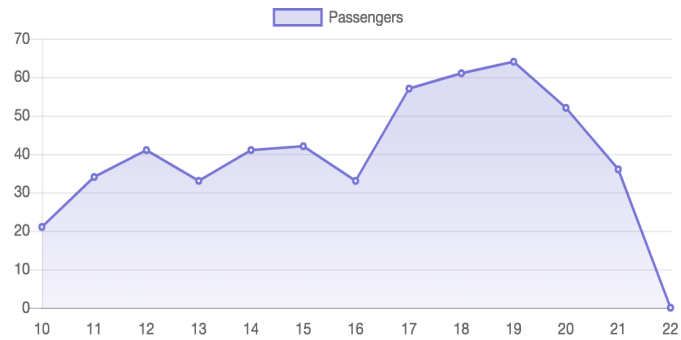

PASSENGERS AND RIDES - SEPTEMBER

PASSENGERS AND RIDES - OCTOBER

PASSENGERS AND RIDES - NOVEMBER

PASSENGERS AND RIDES - DECEMBER

RIDE REQUEST MONDAY

RIDE REQUEST TUESDAY

RIDE REQUEST WEDNESDAY

RIDE REQUEST THURSDAY

RIDE REQUEST FRIDAY

RIDE REQUEST SATURDAY

RIDE REQUEST SUNDAY

TOTAL PASSENGERS MONDAY

TOTAL PASSENGERS TUESDAY

TOTAL PASSENGERS WEDNESDAY

TOTAL PASSENGERS THURSDAY

TOTAL PASSENGERS FRIDAY

TOTAL PASSENGERS SATURDAY

TOTAL PASSENGERS SUNDAY