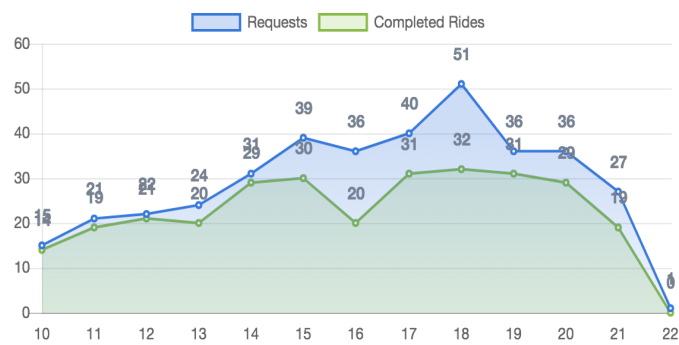

PASSENGERS AND RIDES - JANUARY

PASSENGERS AND RIDES - FEBRUARY

PASSENGERS AND RIDES - MARCH

PASSENGERS AND RIDES - APRIL

PASSENGERS AND RIDES - JUNE

PASSENGERS AND RIDES - JULY

PASSENGERS AND RIDES - AUGUST

PASSENGERS AND RIDES - SEPTEMBER

PASSENGERS AND RIDES - OCTOBER

PASSENGERS AND RIDES - NOVEMBER

PASSENGERS AND RIDES - DECEMBER

RIDE REQUEST MONDAY

RIDE REQUEST TUESDAY

RIDE REQUEST WEDNESDAY

RIDE REQUEST THURSDAY

RIDE REQUEST FRIDAY

RIDE REQUEST SATURDAY

RIDE REQUEST SUNDAY

TOTAL PASSENGERS MONDAY

TOTAL PASSENGERS TUESDAY

TOTAL PASSENGERS WEDNESDAY

TOTAL PASSENGERS THURSDAY

TOTAL PASSENGERS FRIDAY

TOTAL PASSENGERS SATURDAY

TOTAL PASSENGERS SUNDAY