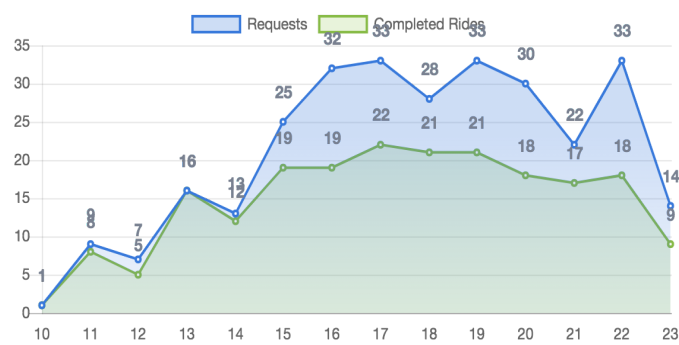

PASSENGERS AND RIDES - JANUARY

PASSENGERS AND RIDES - FEBRUARY

PASSENGERS AND RIDES - MARCH

PASSENGERS AND RIDES - APRIL

PASSENGERS AND RIDES - JUNE

PASSENGERS AND RIDES - JULY

PASSENGERS AND RIDES - AUGUST

PASSENGERS AND RIDES - SEPTEMBER

PASSENGERS AND RIDES - OCTOBER

PASSENGERS AND RIDES - NOVEMBER

PASSENGERS AND RIDES - DECEMBER

RIDE REQUEST MONDAY

RIDE REQUEST TUESDAY

RIDE REQUEST WEDNESDAY

RIDE REQUEST THURSDAY

RIDE REQUEST FRIDAY

RIDE REQUEST SATURDAY

RIDE REQUEST SUNDAY

TOTAL PASSENGERS MONDAY

TOTAL PASSENGERS TUESDAY

TOTAL PASSENGERS WEDNESDAY

TOTAL PASSENGERS THURSDAY

TOTAL PASSENGERS FRIDAY

TOTAL PASSENGERS SATURDAY

TOTAL PASSENGERS SUNDAY