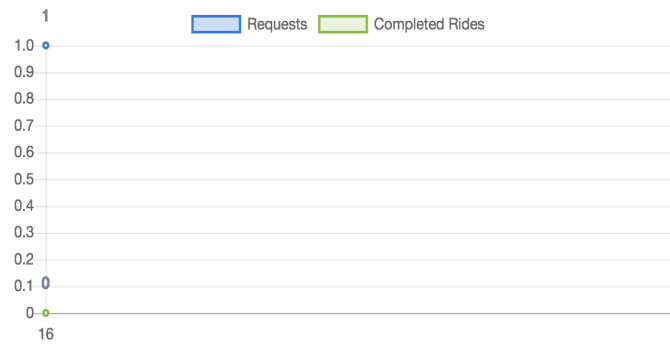

PASSENGERS AND RIDES - JANUARY

PASSENGERS AND RIDES - FEBRUARY

PASSENGERS AND RIDES - MARCH

PASSENGERS AND RIDES - APRIL

PASSENGERS AND RIDES - JUNE

PASSENGERS AND RIDES - JULY

PASSENGERS AND RIDES - AUGUST

PASSENGERS AND RIDES - SEPTEMBER

PASSENGERS AND RIDES - OCTOBER

PASSENGERS AND RIDES - NOVEMBER

PASSENGERS AND RIDES - DECEMBER

RIDE REQUEST MONDAY

RIDE REQUEST TUESDAY

RIDE REQUEST WEDNESDAY

RIDE REQUEST THURSDAY

RIDE REQUEST FRIDAY

RIDE REQUEST SATURDAY

RIDE REQUEST SUNDAY

TOTAL PASSENGERS MONDAY

TOTAL PASSENGERS TUESDAY

TOTAL PASSENGERS WEDNESDAY

TOTAL PASSENGERS THURSDAY

TOTAL PASSENGERS FRIDAY