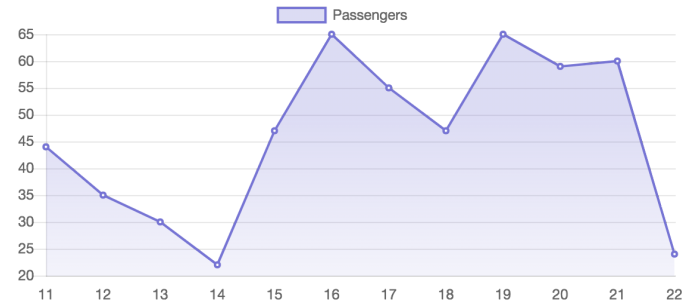

PASSENGERS AND RIDES - SEPTEMBER

PASSENGERS AND RIDES - OCTOBER

PASSENGERS AND RIDES - NOVEMBER

PASSENGERS AND RIDES - DECEMBER

RIDE REQUEST MONDAY

RIDE REQUEST TUESDAY

RIDE REQUEST WEDNESDAY

RIDE REQUEST THURSDAY

RIDE REQUEST FRIDAY

RIDE REQUEST SATURDAY

RIDE REQUEST SUNDAY

TOTAL PASSENGERS MONDAY

TOTAL PASSENGERS TUESDAY

TOTAL PASSENGERS WEDNESDAY

TOTAL PASSENGERS THURSDAY

TOTAL PASSENGERS FRIDAY

TOTAL PASSENGERS SATURDAY

TOTAL PASSENGERS SUNDAY