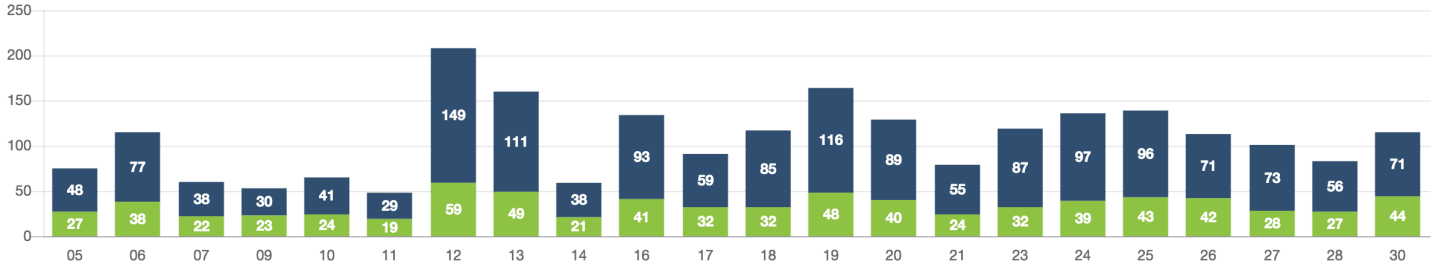

PASSENGERS AND RIDES - JUNE

PASSENGERS AND RIDES - JULY

PASSENGERS AND RIDES - AUGUST

PASSENGERS AND RIDES - SEPTEMBER

PASSENGERS AND RIDES - OCTOBER

PASSENGERS AND RIDES - NOVEMBER

PASSENGERS AND RIDES - DECEMBER

PASSENGERS AND RIDES - JANUARY

PASSENGERS AND RIDES - FEBRUARY

PASSENGERS AND RIDES - MARCH

PASSENGERS AND RIDES - APRIL

PASSENGERS AND RIDES - JUNE

PASSENGERS AND RIDES - JULY

PASSENGERS AND RIDES - AUGUST

PASSENGERS AND RIDES - SEPTEMBER

PASSENGERS AND RIDES - OCTOBER

PASSENGERS AND RIDES - NOVEMBER

PASSENGERS AND RIDES - DECEMBER

RIDE REQUEST MONDAY

RIDE REQUEST TUESDAY

RIDE REQUEST WEDNESDAY

RIDE REQUEST THURSDAY

RIDE REQUEST FRIDAY

RIDE REQUEST SATURDAY

RIDE REQUEST SUNDAY

TOTAL PASSENGERS MONDAY

TOTAL PASSENGERS TUESDAY

TOTAL PASSENGERS WEDNESDAY

TOTAL PASSENGERS THURSDAY

TOTAL PASSENGERS FRIDAY