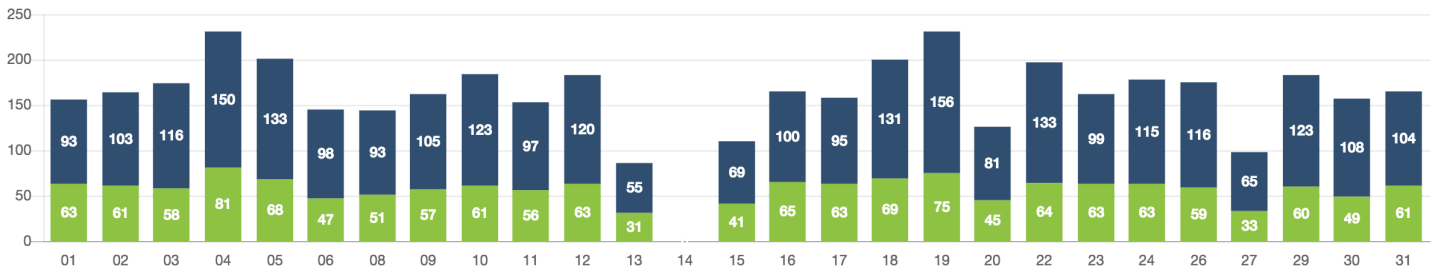

PASSENGERS AND RIDES - JANUARY

PASSENGERS AND RIDES - FEBRUARY

PASSENGERS AND RIDES - MARCH

PASSENGERS AND RIDES - APRIL

PASSENGERS AND RIDES - JUNE

PASSENGERS AND RIDES - JULY

PASSENGERS AND RIDES - AUGUST

PASSENGERS AND RIDES - SEPTEMBER

PASSENGERS AND RIDES - OCTOBER

PASSENGERS AND RIDES - NOVEMBER

PASSENGERS AND RIDES - DECEMBER

RIDE REQUEST MONDAY

RIDE REQUEST TUESDAY

RIDE REQUEST WEDNESDAY

RIDE REQUEST THURSDAY

RIDE REQUEST FRIDAY

RIDE REQUEST SATURDAY

RIDE REQUEST SUNDAY

TOTAL PASSENGERS MONDAY

TOTAL PASSENGERS TUESDAY

TOTAL PASSENGERS WEDNESDAY

TOTAL PASSENGERS THURSDAY

TOTAL PASSENGERS FRIDAY

TOTAL PASSENGERS SATURDAY

TOTAL PASSENGERS SUNDAY