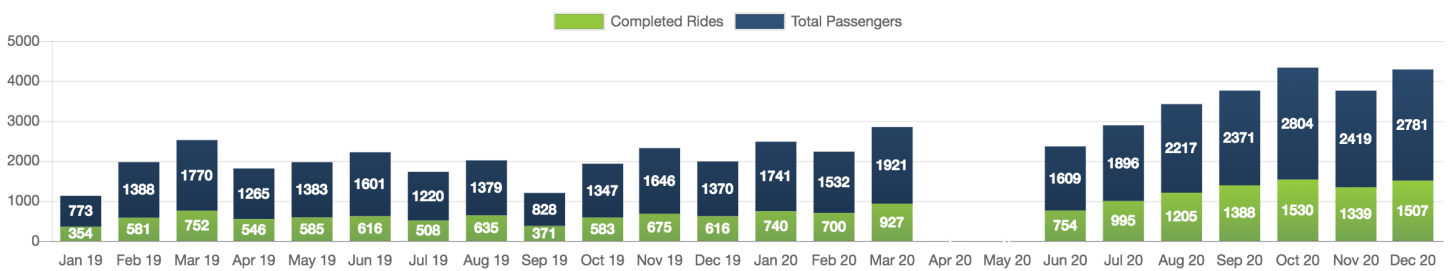

Zone Summary

<b>COMPLETED RIDES</b> <h1>1,507</h1>	<b>TOTAL PASSENGERS</b> <h1>2,781</h1>	<b>AVG DRIVER RATING</b> <h1>4.95</h1>	<b>AVG AGE</b> 		
<b>AVERAGE TIME</b>	Ride request to selected <b>0.46m</b>	Ride request to pickup <b>13.34m</b>			
<b>RIDES BY WAITING TIMES</b>	0-10 Min <b>773</b>	10-15 Min <b>282</b>	15-20 Min <b>194</b>	20-30 Min <b>172</b>	30+ Min <b>84</b>
<b>APP RIDES</b> <h1>1,293</h1>	<b>FLAG DOWN RIDES</b> <h1>214</h1>	<b>MEN DRIVEN</b> <h1>1,350</h1>	<b>FEMALE DRIVEN</b> <h1>1,431</h1>		

PASSENGERS AND RIDES BY MONTH (YTD)

PASSENGERS AND RIDES BY WEEK (YTD)

PASSENGERS AND RIDES - JANUARY

PASSENGERS AND RIDES - FEBRUARY

PASSENGERS AND RIDES - MARCH

PASSENGERS AND RIDES - APRIL

PASSENGERS AND RIDES - MAY

PASSENGERS AND RIDES - JUNE

PASSENGERS AND RIDES - JULY

PASSENGERS AND RIDES - AUGUST

PASSENGERS AND RIDES - SEPTEMBER

PASSENGERS AND RIDES - OCTOBER

PASSENGERS AND RIDES - NOVEMBER

PASSENGERS AND RIDES - DECEMBER

TOTAL PASSENGERS SATURDAY

TOTAL PASSENGERS SUNDAY