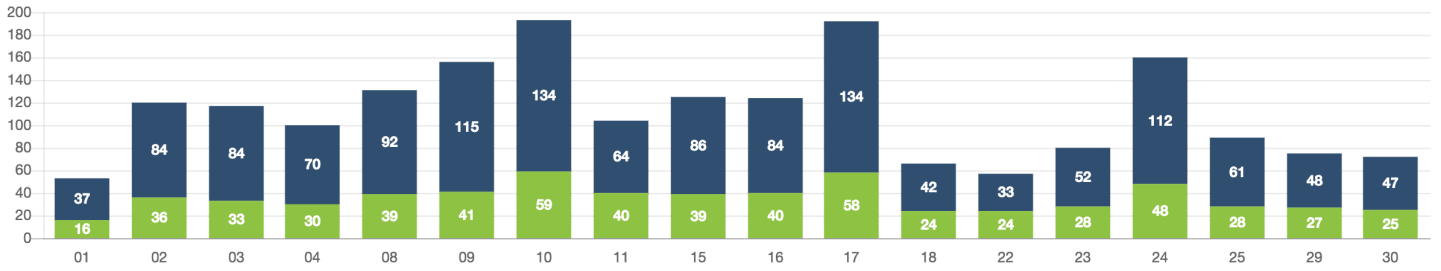

Zone Summary

<b>COMPLETED RIDES</b> <h1>1,507</h1>	<b>TOTAL PASSENGERS</b> <h1>2,781</h1>	<b>AVG DRIVER RATING</b> <h1>4.95</h1>	<b>AVG AGE</b> 		
<b>AVERAGE TIME</b>	Ride request to selected <b>0.46m</b>	Ride request to pickup <b>13.34m</b>			
<b>RIDES BY WAITING TIMES</b>	0-10 Min <b>773</b>	10-15 Min <b>282</b>	15-20 Min <b>194</b>	20-30 Min <b>172</b>	30+ Min <b>84</b>
<b>APP RIDES</b> <h1>1,293</h1>	<b>FLAG DOWN RIDES</b> <h1>214</h1>	<b>MEN DRIVEN</b> <h1>1,350</h1>	<b>FEMALE DRIVEN</b> <h1>1,431</h1>		

PASSENGERS AND RIDES BY MONTH (YTD)

PASSENGERS AND RIDES BY WEEK (YTD)

PASSENGERS AND RIDES - JANUARY

PASSENGERS AND RIDES - FEBRUARY

PASSENGERS AND RIDES - MARCH

PASSENGERS AND RIDES - APRIL

PASSENGERS AND RIDES - MAY

PASSENGERS AND RIDES - JUNE

PASSENGERS AND RIDES - JULY

PASSENGERS AND RIDES - AUGUST

PASSENGERS AND RIDES - SEPTEMBER

PASSENGERS AND RIDES - OCTOBER

PASSENGERS AND RIDES - NOVEMBER

PASSENGERS AND RIDES - DECEMBER

TOTAL PASSENGERS SATURDAY

TOTAL PASSENGERS SUNDAY