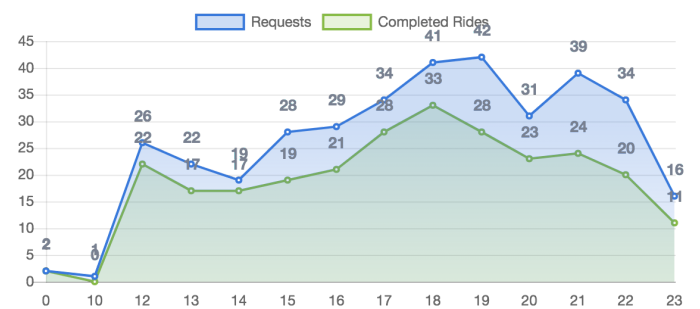

PASSENGERS AND RIDES - JANUARY

PASSENGERS AND RIDES - FEBRUARY

PASSENGERS AND RIDES - MARCH

PASSENGERS AND RIDES - APRIL

PASSENGERS AND RIDES - JUNE

PASSENGERS AND RIDES - JULY

PASSENGERS AND RIDES - AUGUST

PASSENGERS AND RIDES - SEPTEMBER

PASSENGERS AND RIDES - OCTOBER

PASSENGERS AND RIDES - NOVEMBER

PASSENGERS AND RIDES - DECEMBER

RIDE REQUEST MONDAY

RIDE REQUEST TUESDAY

RIDE REQUEST WEDNESDAY

RIDE REQUEST THURSDAY

RIDE REQUEST FRIDAY

RIDE REQUEST SATURDAY

RIDE REQUEST SUNDAY

TOTAL PASSENGERS MONDAY

TOTAL PASSENGERS TUESDAY

TOTAL PASSENGERS WEDNESDAY

TOTAL PASSENGERS THURSDAY

TOTAL PASSENGERS FRIDAY

TOTAL PASSENGERS SATURDAY

TOTAL PASSENGERS SUNDAY