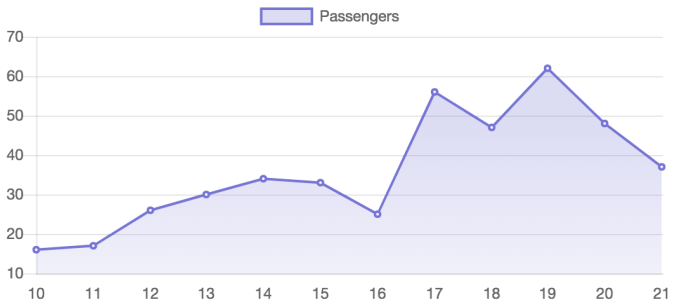

Zone Summary

PASSENGERS AND RIDES BY MONTH (YTD)

PASSENGERS AND RIDES BY WEEK (YTD)

PASSENGERS AND RIDES - FEBRUARY

RIDE REQUEST MONDAY

RIDE REQUEST TUESDAY

RIDE REQUEST WEDNESDAY

RIDE REQUEST THURSDAY

RIDE REQUEST FRIDAY

RIDE REQUEST SATURDAY

RIDE REQUEST SUNDAY

TOTAL PASSENGERS MONDAY

TOTAL PASSENGERS TUESDAY

TOTAL PASSENGERS WEDNESDAY

TOTAL PASSENGERS THURSDAY

TOTAL PASSENGERS FRIDAY

TOTAL PASSENGERS SATURDAY

TOTAL PASSENGERS SUNDAY