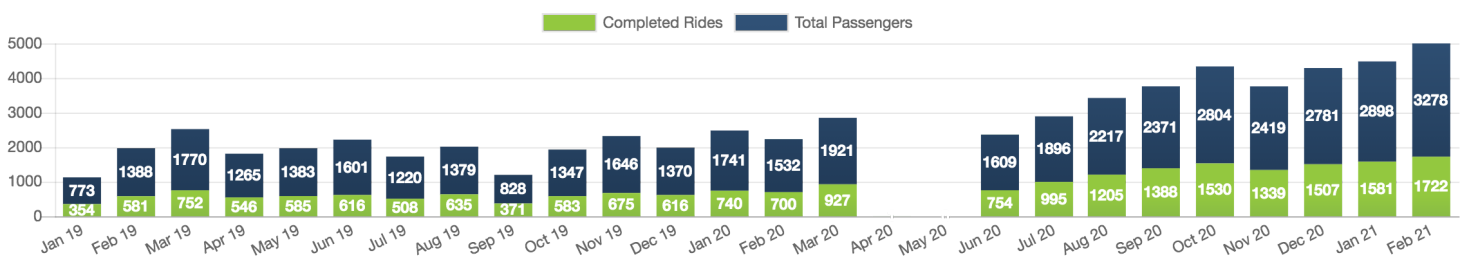

Zone Summary

PASSENGERS AND RIDES BY MONTH (YTD)

PASSENGERS AND RIDES BY WEEK (YTD)

PASSENGERS AND RIDES - FEBRUARY

RIDE REQUEST MONDAY

RIDE REQUEST TUESDAY

RIDE REQUEST WEDNESDAY

RIDE REQUEST THURSDAY

RIDE REQUEST FRIDAY

RIDE REQUEST SATURDAY

RIDE REQUEST SUNDAY

TOTAL PASSENGERS MONDAY

TOTAL PASSENGERS TUESDAY

TOTAL PASSENGERS WEDNESDAY

TOTAL PASSENGERS THURSDAY

TOTAL PASSENGERS FRIDAY

TOTAL PASSENGERS SATURDAY

TOTAL PASSENGERS SUNDAY