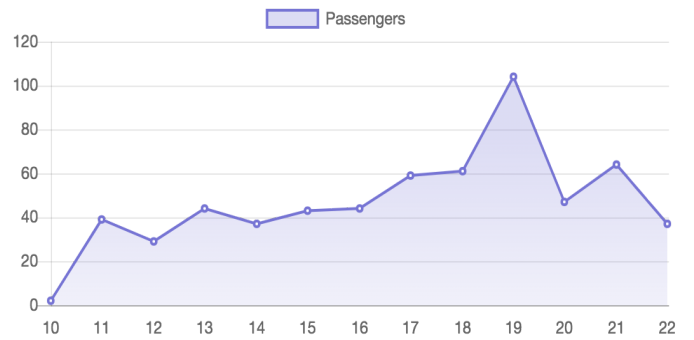

Zone Summary

PASSENGERS AND RIDES BY MONTH (YTD)

PASSENGERS AND RIDES BY WEEK (YTD)

PASSENGERS AND RIDES - FEBRUARY

RIDE REQUEST MONDAY

RIDE REQUEST TUESDAY

RIDE REQUEST WEDNESDAY

RIDE REQUEST THURSDAY

RIDE REQUEST FRIDAY

RIDE REQUEST SATURDAY

RIDE REQUEST SUNDAY

TOTAL PASSENGERS MONDAY

TOTAL PASSENGERS TUESDAY

TOTAL PASSENGERS WEDNESDAY

TOTAL PASSENGERS THURSDAY

TOTAL PASSENGERS FRIDAY

TOTAL PASSENGERS SATURDAY

TOTAL PASSENGERS SUNDAY