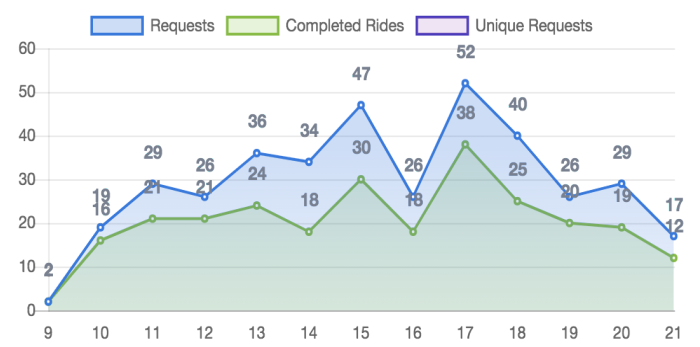

Zone Summary

PASSENGERS AND RIDES BY MONTH (YTD)

PASSENGERS AND RIDES BY WEEK (YTD)

PASSENGERS AND RIDES - FEBRUARY

RIDE REQUEST MONDAY

RIDE REQUEST TUESDAY

RIDE REQUEST WEDNESDAY

RIDE REQUEST THURSDAY

RIDE REQUEST FRIDAY

RIDE REQUEST SATURDAY

RIDE REQUEST SUNDAY

TOTAL PASSENGERS MONDAY

TOTAL PASSENGERS TUESDAY

TOTAL PASSENGERS WEDNESDAY

TOTAL PASSENGERS THURSDAY

TOTAL PASSENGERS FRIDAY

TOTAL PASSENGERS SATURDAY

TOTAL PASSENGERS SUNDAY