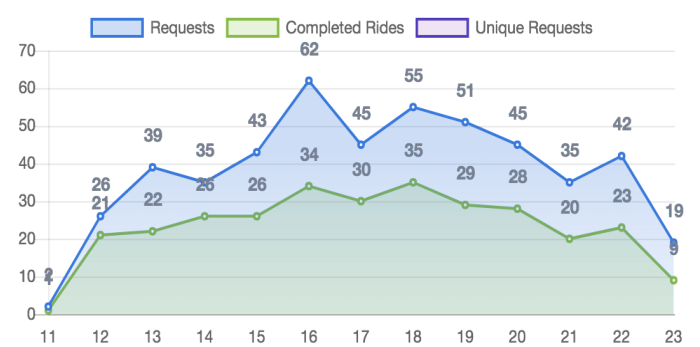

Zone Summary

PASSENGERS AND RIDES BY MONTH (YTD)

PASSENGERS AND RIDES BY WEEK (YTD)

PASSENGERS AND RIDES - FEBRUARY

RIDE REQUEST MONDAY

RIDE REQUEST TUESDAY

RIDE REQUEST WEDNESDAY

RIDE REQUEST THURSDAY

RIDE REQUEST FRIDAY

RIDE REQUEST SATURDAY

RIDE REQUEST SUNDAY

TOTAL PASSENGERS MONDAY

TOTAL PASSENGERS TUESDAY

TOTAL PASSENGERS WEDNESDAY

TOTAL PASSENGERS THURSDAY

TOTAL PASSENGERS FRIDAY

TOTAL PASSENGERS SATURDAY

TOTAL PASSENGERS SUNDAY