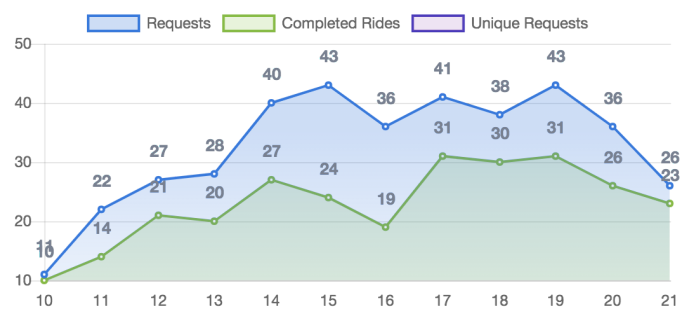

Zone Summary

PASSENGERS AND RIDES BY MONTH (YTD)

PASSENGERS AND RIDES BY WEEK (YTD)

PASSENGERS AND RIDES - FEBRUARY

RIDE REQUEST MONDAY

RIDE REQUEST TUESDAY

RIDE REQUEST WEDNESDAY

RIDE REQUEST THURSDAY

RIDE REQUEST FRIDAY

RIDE REQUEST SATURDAY

RIDE REQUEST SUNDAY

TOTAL PASSENGERS MONDAY

TOTAL PASSENGERS TUESDAY

TOTAL PASSENGERS WEDNESDAY

TOTAL PASSENGERS THURSDAY

TOTAL PASSENGERS FRIDAY

TOTAL PASSENGERS SATURDAY

TOTAL PASSENGERS SUNDAY