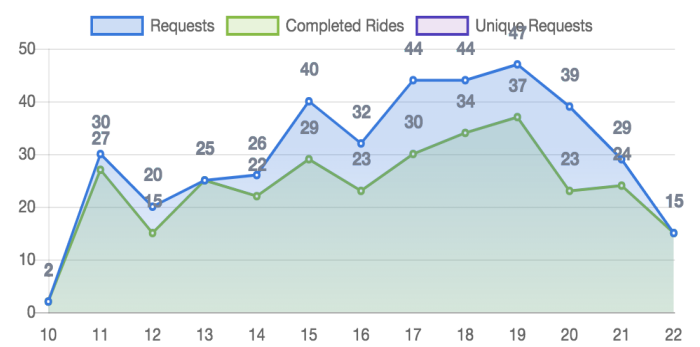

Zone Summary

PASSENGERS AND RIDES BY MONTH (YTD)

PASSENGERS AND RIDES BY WEEK (YTD)

PASSENGERS AND RIDES - FEBRUARY

RIDE REQUEST MONDAY

RIDE REQUEST TUESDAY

RIDE REQUEST WEDNESDAY

RIDE REQUEST THURSDAY

RIDE REQUEST FRIDAY

RIDE REQUEST SATURDAY

RIDE REQUEST SUNDAY

TOTAL PASSENGERS MONDAY

TOTAL PASSENGERS TUESDAY

TOTAL PASSENGERS WEDNESDAY

TOTAL PASSENGERS THURSDAY

TOTAL PASSENGERS FRIDAY

TOTAL PASSENGERS SATURDAY

TOTAL PASSENGERS SUNDAY