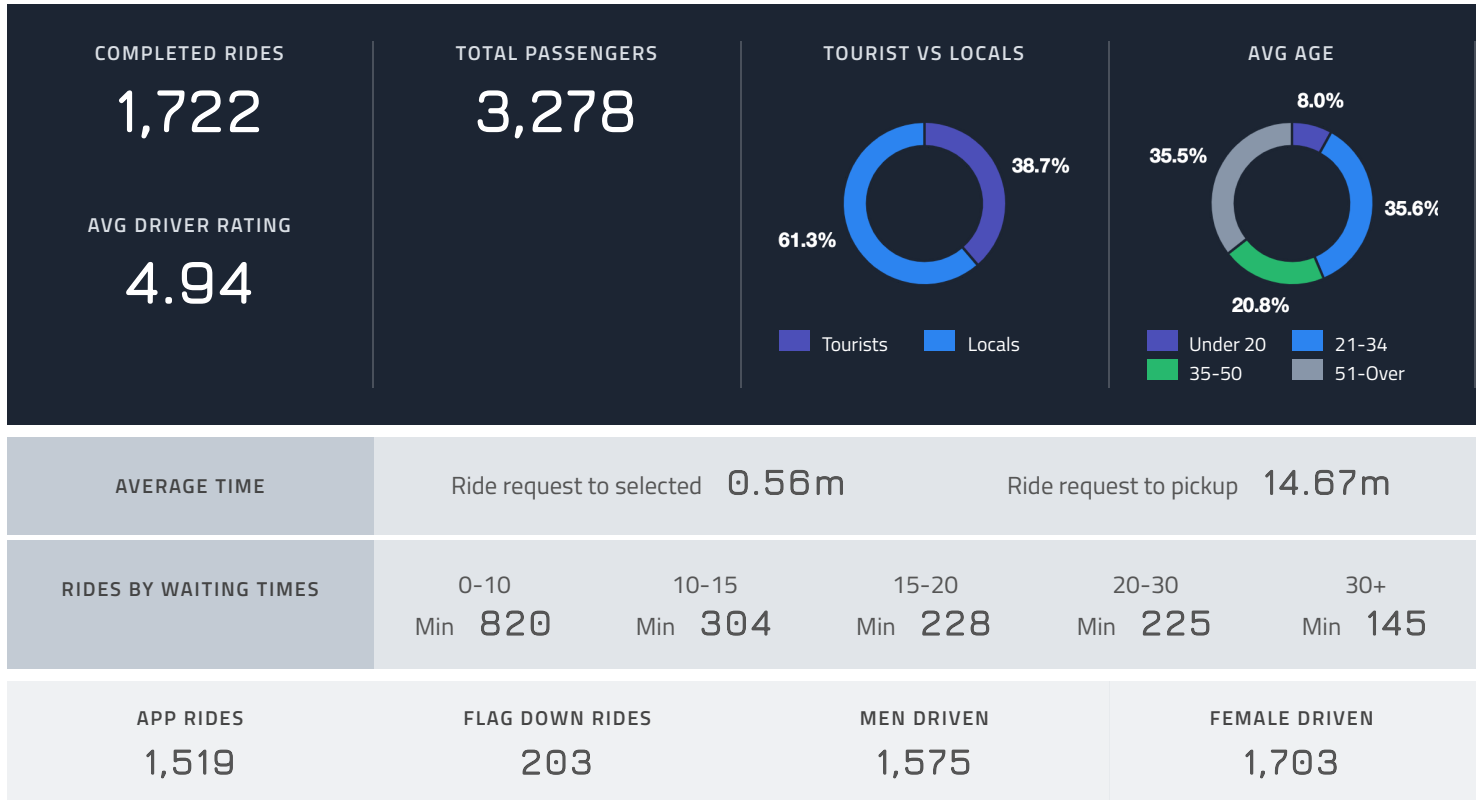

Zone Summary

PASSENGERS AND RIDES BY MONTH (YTD)

PASSENGERS AND RIDES BY WEEK (YTD)

PASSENGERS AND RIDES - FEBRUARY

RIDE REQUEST MONDAY

RIDE REQUEST TUESDAY

RIDE REQUEST WEDNESDAY

RIDE REQUEST THURSDAY

RIDE REQUEST FRIDAY

RIDE REQUEST SATURDAY

RIDE REQUEST SUNDAY

TOTAL PASSENGERS MONDAY

TOTAL PASSENGERS TUESDAY

TOTAL PASSENGERS WEDNESDAY

TOTAL PASSENGERS THURSDAY

TOTAL PASSENGERS FRIDAY

TOTAL PASSENGERS SATURDAY

TOTAL PASSENGERS SUNDAY