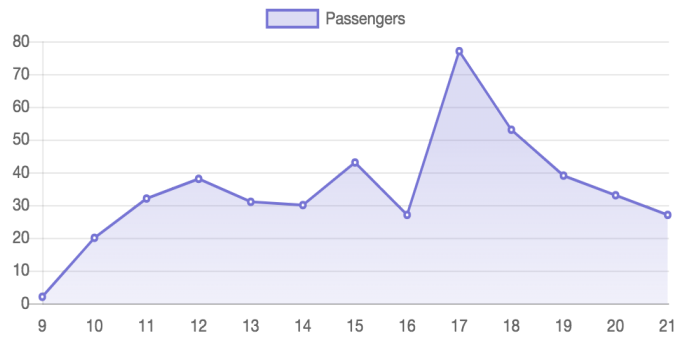

Zone Summary

PASSENGERS AND RIDES BY MONTH (YTD)

PASSENGERS AND RIDES BY WEEK (YTD)

PASSENGERS AND RIDES - FEBRUARY

RIDE REQUEST MONDAY

RIDE REQUEST TUESDAY

RIDE REQUEST WEDNESDAY

RIDE REQUEST THURSDAY

RIDE REQUEST FRIDAY

RIDE REQUEST SATURDAY

RIDE REQUEST SUNDAY

TOTAL PASSENGERS MONDAY

TOTAL PASSENGERS TUESDAY

TOTAL PASSENGERS WEDNESDAY

TOTAL PASSENGERS THURSDAY

TOTAL PASSENGERS FRIDAY

TOTAL PASSENGERS SATURDAY

TOTAL PASSENGERS SUNDAY