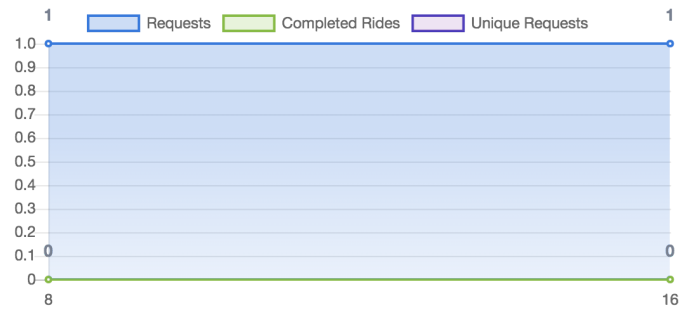

Zone Summary

PASSENGERS AND RIDES BY MONTH (YTD)

PASSENGERS AND RIDES BY WEEK (YTD)

PASSENGERS AND RIDES - FEBRUARY

RIDE REQUEST MONDAY

RIDE REQUEST TUESDAY

RIDE REQUEST WEDNESDAY

RIDE REQUEST THURSDAY

RIDE REQUEST FRIDAY

RIDE REQUEST SATURDAY

RIDE REQUEST SUNDAY

TOTAL PASSENGERS MONDAY

TOTAL PASSENGERS TUESDAY

TOTAL PASSENGERS WEDNESDAY

TOTAL PASSENGERS THURSDAY

TOTAL PASSENGERS FRIDAY

TOTAL PASSENGERS SATURDAY

TOTAL PASSENGERS SUNDAY