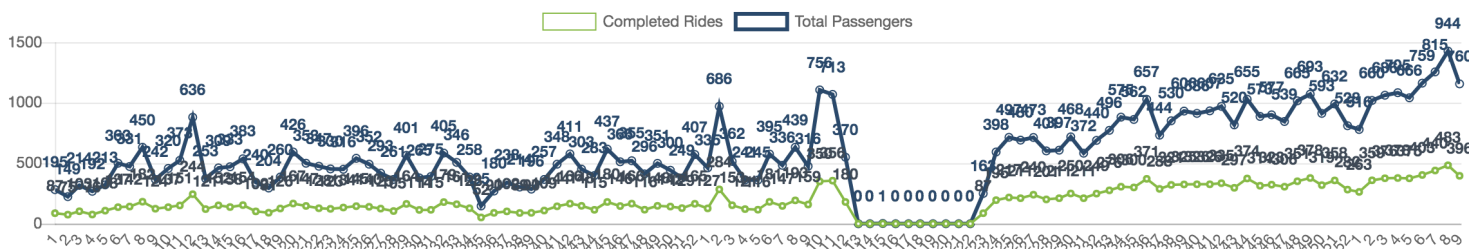

Zone Summary

PASSENGERS AND RIDES BY MONTH (YTD)

PASSENGERS AND RIDES BY WEEK (YTD)

PASSENGERS AND RIDES - FEBRUARY

RIDE REQUEST MONDAY

RIDE REQUEST TUESDAY

RIDE REQUEST WEDNESDAY

RIDE REQUEST THURSDAY

RIDE REQUEST FRIDAY

RIDE REQUEST SATURDAY

RIDE REQUEST SUNDAY

TOTAL PASSENGERS MONDAY

TOTAL PASSENGERS TUESDAY

TOTAL PASSENGERS WEDNESDAY

TOTAL PASSENGERS THURSDAY

TOTAL PASSENGERS FRIDAY

TOTAL PASSENGERS SATURDAY

TOTAL PASSENGERS SUNDAY