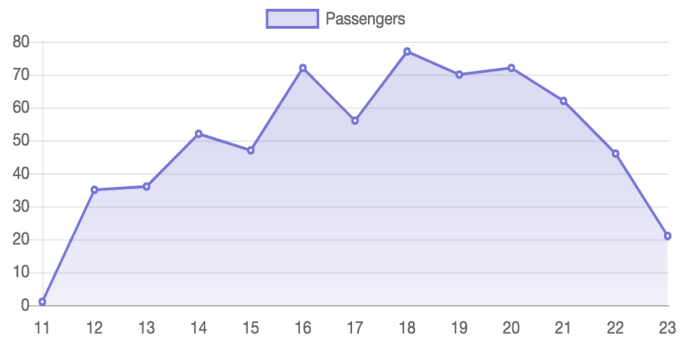

Zone Summary

PASSENGERS AND RIDES BY MONTH (YTD)

PASSENGERS AND RIDES BY WEEK (YTD)

PASSENGERS AND RIDES - FEBRUARY

RIDE REQUEST MONDAY

RIDE REQUEST TUESDAY

RIDE REQUEST WEDNESDAY

RIDE REQUEST THURSDAY

RIDE REQUEST FRIDAY

RIDE REQUEST SATURDAY

RIDE REQUEST SUNDAY

TOTAL PASSENGERS MONDAY

TOTAL PASSENGERS TUESDAY

TOTAL PASSENGERS WEDNESDAY

TOTAL PASSENGERS THURSDAY

TOTAL PASSENGERS FRIDAY

TOTAL PASSENGERS SATURDAY

TOTAL PASSENGERS SUNDAY