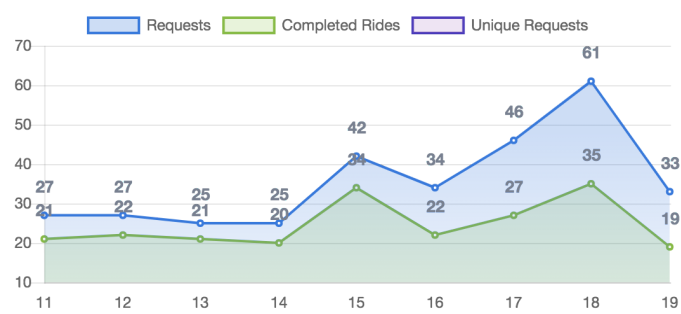

Zone Summary

PASSENGERS AND RIDES BY MONTH (YTD)

PASSENGERS AND RIDES BY WEEK (YTD)

PASSENGERS AND RIDES - FEBRUARY

RIDE REQUEST MONDAY

RIDE REQUEST TUESDAY

RIDE REQUEST WEDNESDAY

RIDE REQUEST THURSDAY

RIDE REQUEST FRIDAY

RIDE REQUEST SATURDAY

RIDE REQUEST SUNDAY

TOTAL PASSENGERS MONDAY

TOTAL PASSENGERS TUESDAY

TOTAL PASSENGERS WEDNESDAY

TOTAL PASSENGERS THURSDAY

TOTAL PASSENGERS FRIDAY

TOTAL PASSENGERS SATURDAY

TOTAL PASSENGERS SUNDAY