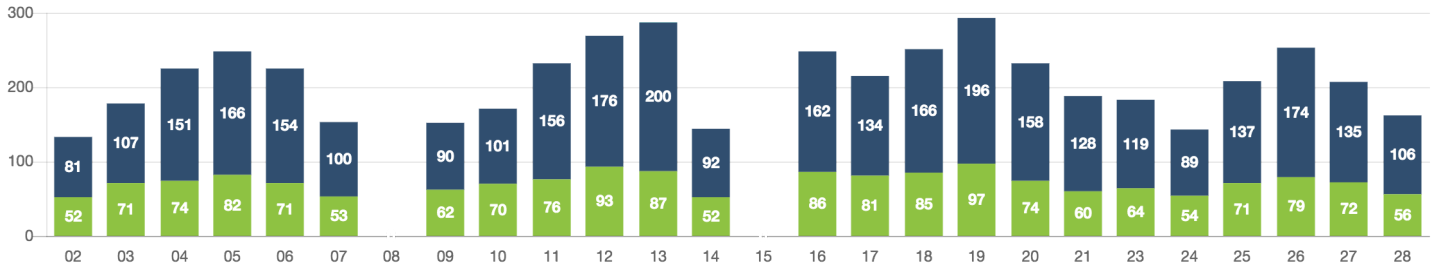

Zone Summary

PASSENGERS AND RIDES BY MONTH (YTD)

PASSENGERS AND RIDES BY WEEK (YTD)

PASSENGERS AND RIDES - FEBRUARY

RIDE REQUEST MONDAY

RIDE REQUEST TUESDAY

RIDE REQUEST WEDNESDAY

RIDE REQUEST THURSDAY

RIDE REQUEST FRIDAY

RIDE REQUEST SATURDAY

RIDE REQUEST SUNDAY

TOTAL PASSENGERS MONDAY

TOTAL PASSENGERS TUESDAY

TOTAL PASSENGERS WEDNESDAY

TOTAL PASSENGERS THURSDAY

TOTAL PASSENGERS FRIDAY

TOTAL PASSENGERS SATURDAY

TOTAL PASSENGERS SUNDAY