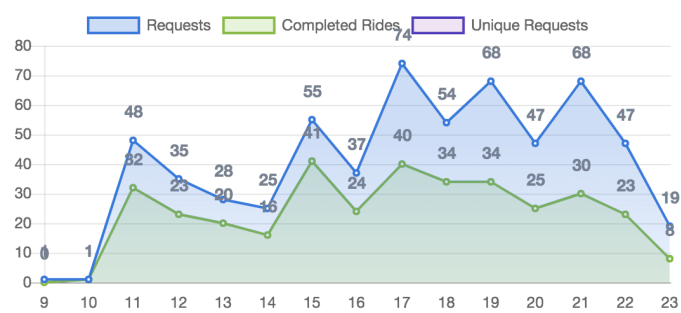

Zone Summary

PASSENGERS AND RIDES BY MONTH (YTD)

PASSENGERS AND RIDES BY WEEK (YTD)

PASSENGERS AND RIDES - FEBRUARY

RIDE REQUEST MONDAY

RIDE REQUEST TUESDAY

RIDE REQUEST WEDNESDAY

RIDE REQUEST THURSDAY

RIDE REQUEST FRIDAY

RIDE REQUEST SATURDAY

RIDE REQUEST SUNDAY

TOTAL PASSENGERS MONDAY

TOTAL PASSENGERS TUESDAY

TOTAL PASSENGERS WEDNESDAY

TOTAL PASSENGERS THURSDAY

TOTAL PASSENGERS FRIDAY

TOTAL PASSENGERS SATURDAY

TOTAL PASSENGERS SUNDAY