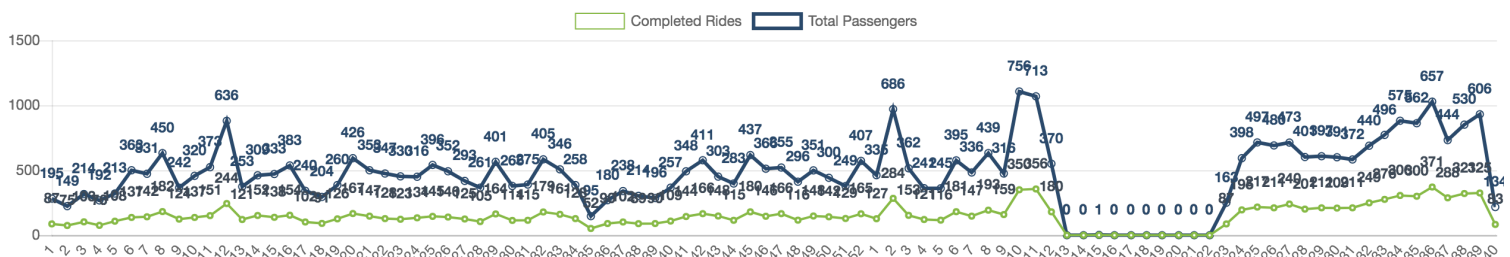

Zone Summary

PASSENGERS AND RIDES BY MONTH (YTD)

PASSENGERS AND RIDES BY WEEK (YTD)

PASSENGERS AND RIDES - JANUARY

PASSENGERS AND RIDES - FEBRUARY

PASSENGERS AND RIDES - MARCH

PASSENGERS AND RIDES - APRIL

PASSENGERS AND RIDES - MAY

PASSENGERS AND RIDES - JUNE

PASSENGERS AND RIDES - JUNE

PASSENGERS AND RIDES - JULY

PASSENGERS AND RIDES - AUGUST

PASSENGERS AND RIDES - SEPTEMBER

PASSENGERS AND RIDES - OCTOBER

PASSENGERS AND RIDES - NOVEMBER

PASSENGERS AND RIDES - DECEMBER

PASSENGERS AND RIDES - JANUARY

PASSENGERS AND RIDES - FEBRUARY

PASSENGERS AND RIDES - MARCH

PASSENGERS AND RIDES - APRIL

PASSENGERS AND RIDES - JUNE

PASSENGERS AND RIDES - JULY

RIDE REQUEST SUNDAY

TOTAL PASSENGERS MONDAY

TOTAL PASSENGERS TUESDAY

TOTAL PASSENGERS WEDNESDAY

TOTAL PASSENGERS THURSDAY

TOTAL PASSENGERS FRIDAY

TOTAL PASSENGERS SATURDAY

TOTAL PASSENGERS SUNDAY