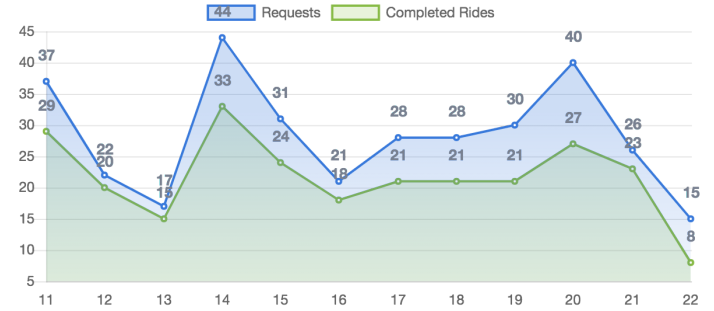

PASSENGERS AND RIDES - DECEMBER

PASSENGERS AND RIDES - JANUARY

PASSENGERS AND RIDES - FEBRUARY

PASSENGERS AND RIDES - MARCH

PASSENGERS AND RIDES - APRIL

PASSENGERS AND RIDES - JUNE

PASSENGERS AND RIDES - JULY

PASSENGERS AND RIDES - AUGUST

PASSENGERS AND RIDES - SEPTEMBER

RIDE REQUEST MONDAY

RIDE REQUEST TUESDAY

RIDE REQUEST WEDNESDAY

RIDE REQUEST THURSDAY

RIDE REQUEST FRIDAY

RIDE REQUEST SATURDAY

RIDE REQUEST SUNDAY

TOTAL PASSENGERS MONDAY

TOTAL PASSENGERS TUESDAY

TOTAL PASSENGERS WEDNESDAY

TOTAL PASSENGERS THURSDAY

TOTAL PASSENGERS FRIDAY

TOTAL PASSENGERS SATURDAY

TOTAL PASSENGERS SUNDAY