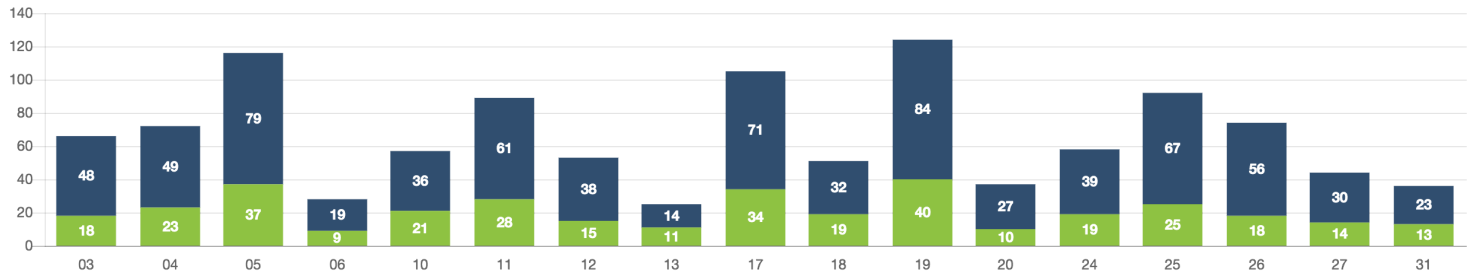

Zone Summary

PASSENGERS AND RIDES BY MONTH (YTD)

PASSENGERS AND RIDES BY WEEK (YTD)

PASSENGERS AND RIDES - JANUARY

PASSENGERS AND RIDES - FEBRUARY

PASSENGERS AND RIDES - MARCH

PASSENGERS AND RIDES - APRIL

PASSENGERS AND RIDES - MAY

PASSENGERS AND RIDES - JUNE

PASSENGERS AND RIDES - JUNE

PASSENGERS AND RIDES - JULY

PASSENGERS AND RIDES - AUGUST

PASSENGERS AND RIDES - SEPTEMBER

PASSENGERS AND RIDES - OCTOBER

PASSENGERS AND RIDES - NOVEMBER

PASSENGERS AND RIDES - DECEMBER

PASSENGERS AND RIDES - JANUARY

PASSENGERS AND RIDES - FEBRUARY

PASSENGERS AND RIDES - MARCH

PASSENGERS AND RIDES - APRIL

PASSENGERS AND RIDES - JUNE

PASSENGERS AND RIDES - JULY

RIDE REQUEST SUNDAY

TOTAL PASSENGERS MONDAY

TOTAL PASSENGERS TUESDAY

TOTAL PASSENGERS WEDNESDAY

TOTAL PASSENGERS THURSDAY

TOTAL PASSENGERS FRIDAY

TOTAL PASSENGERS SATURDAY

TOTAL PASSENGERS SUNDAY