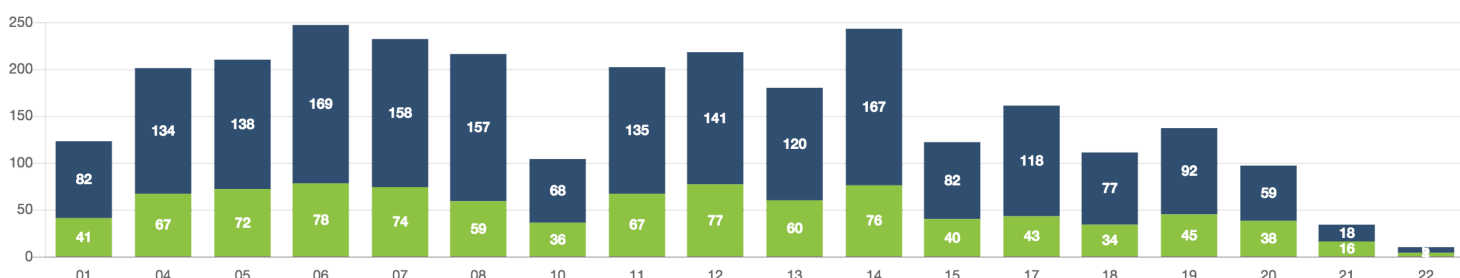

PASSENGERS AND RIDES - JUNE

PASSENGERS AND RIDES - JUNE

PASSENGERS AND RIDES - JULY

PASSENGERS AND RIDES - AUGUST

PASSENGERS AND RIDES - SEPTEMBER

PASSENGERS AND RIDES - OCTOBER

PASSENGERS AND RIDES - NOVEMBER

PASSENGERS AND RIDES - DECEMBER

PASSENGERS AND RIDES - JANUARY

PASSENGERS AND RIDES - FEBRUARY

PASSENGERS AND RIDES - MARCH

PASSENGERS AND RIDES - APRIL

PASSENGERS AND RIDES - JUNE

PASSENGERS AND RIDES - JULY

PASSENGERS AND RIDES - AUGUST

PASSENGERS AND RIDES - SEPTEMBER

RIDE REQUEST MONDAY

RIDE REQUEST TUESDAY

RIDE REQUEST WEDNESDAY

RIDE REQUEST THURSDAY

RIDE REQUEST FRIDAY

RIDE REQUEST SATURDAY

RIDE REQUEST SUNDAY

TOTAL PASSENGERS MONDAY

TOTAL PASSENGERS TUESDAY

TOTAL PASSENGERS WEDNESDAY

TOTAL PASSENGERS THURSDAY

TOTAL PASSENGERS FRIDAY

TOTAL PASSENGERS SATURDAY

TOTAL PASSENGERS SUNDAY