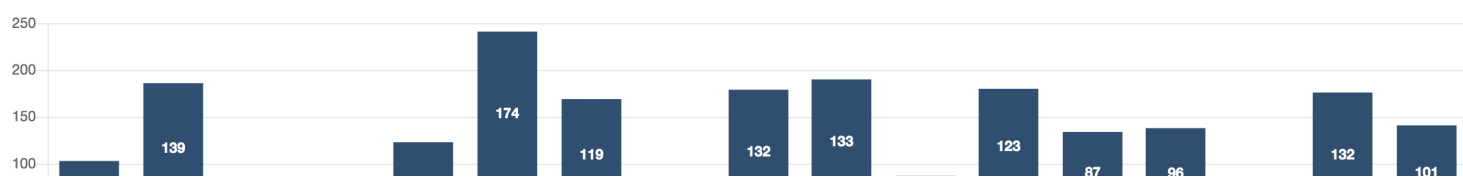

Zone Summary

PASSENGERS AND RIDES BY MONTH (YTD)

PASSENGERS AND RIDES BY WEEK (YTD)

PASSENGERS AND RIDES - JANUARY

PASSENGERS AND RIDES - FEBRUARY

PASSENGERS AND RIDES - MARCH

PASSENGERS AND RIDES - APRIL

PASSENGERS AND RIDES - MAY

PASSENGERS AND RIDES - JUNE

PASSENGERS AND RIDES - JUNE

PASSENGERS AND RIDES - JULY

PASSENGERS AND RIDES - AUGUST

PASSENGERS AND RIDES - SEPTEMBER

PASSENGERS AND RIDES - OCTOBER

PASSENGERS AND RIDES - NOVEMBER

PASSENGERS AND RIDES - DECEMBER

PASSENGERS AND RIDES - JANUARY

PASSENGERS AND RIDES - FEBRUARY

PASSENGERS AND RIDES - MARCH

PASSENGERS AND RIDES - APRIL

PASSENGERS AND RIDES - JUNE

PASSENGERS AND RIDES - JULY