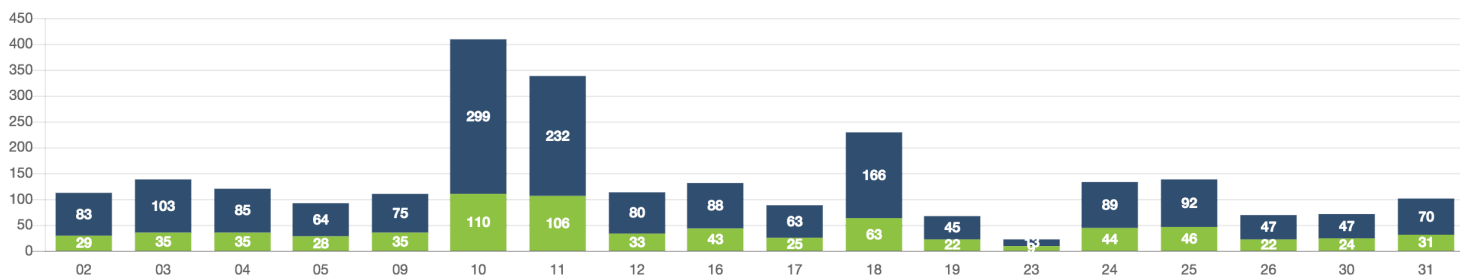

Zone Summary

PASSENGERS AND RIDES BY MONTH (YTD)

PASSENGERS AND RIDES BY WEEK (YTD)

PASSENGERS AND RIDES - JANUARY

PASSENGERS AND RIDES - FEBRUARY

PASSENGERS AND RIDES - MARCH

PASSENGERS AND RIDES - APRIL

PASSENGERS AND RIDES - MAY

PASSENGERS AND RIDES - JUNE

PASSENGERS AND RIDES - JUNE

PASSENGERS AND RIDES - JULY

PASSENGERS AND RIDES - AUGUST

PASSENGERS AND RIDES - SEPTEMBER

PASSENGERS AND RIDES - OCTOBER

PASSENGERS AND RIDES - NOVEMBER

PASSENGERS AND RIDES - DECEMBER

PASSENGERS AND RIDES - JANUARY

PASSENGERS AND RIDES - FEBRUARY

PASSENGERS AND RIDES - MARCH

PASSENGERS AND RIDES - APRIL

PASSENGERS AND RIDES - JUNE

PASSENGERS AND RIDES - JULY