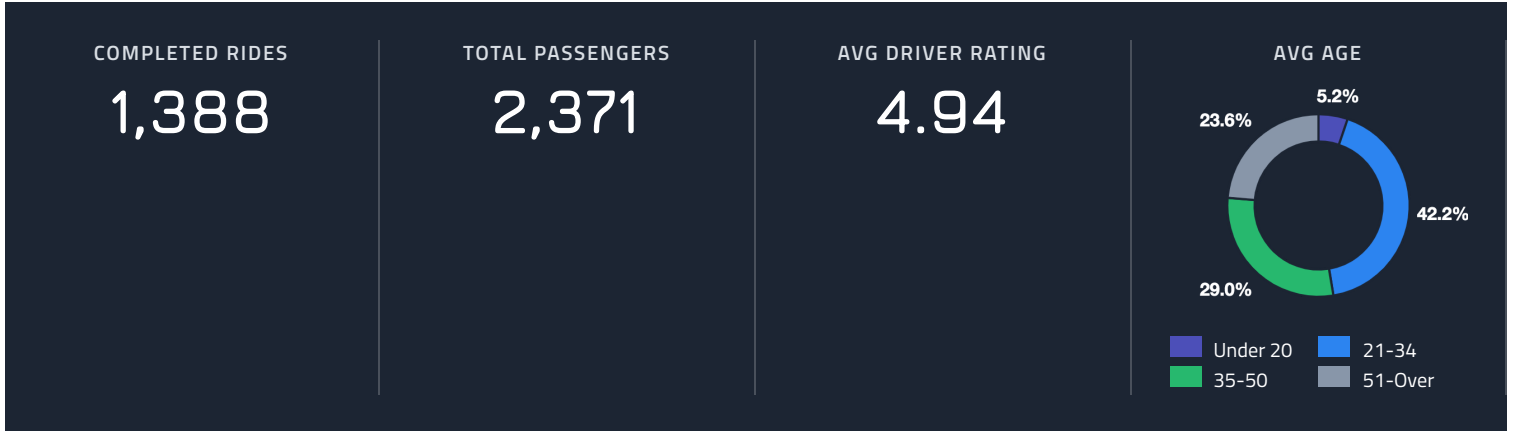

Zone Summary

PASSENGERS AND RIDES BY MONTH (YTD)

PASSENGERS AND RIDES BY WEEK (YTD)

PASSENGERS AND RIDES - JANUARY

PASSENGERS AND RIDES - FEBRUARY

PASSENGERS AND RIDES - MARCH

PASSENGERS AND RIDES - APRIL

PASSENGERS AND RIDES - MAY

PASSENGERS AND RIDES - JUNE

PASSENGERS AND RIDES - JUNE

PASSENGERS AND RIDES - JULY

PASSENGERS AND RIDES - AUGUST

PASSENGERS AND RIDES - SEPTEMBER

PASSENGERS AND RIDES - OCTOBER

PASSENGERS AND RIDES - NOVEMBER

PASSENGERS AND RIDES - DECEMBER

PASSENGERS AND RIDES - JANUARY

PASSENGERS AND RIDES - FEBRUARY

PASSENGERS AND RIDES - MARCH

PASSENGERS AND RIDES - APRIL

PASSENGERS AND RIDES - JUNE

PASSENGERS AND RIDES - JULY

RIDE REQUEST SUNDAY

TOTAL PASSENGERS MONDAY

TOTAL PASSENGERS TUESDAY

TOTAL PASSENGERS WEDNESDAY

TOTAL PASSENGERS THURSDAY

TOTAL PASSENGERS FRIDAY

TOTAL PASSENGERS SATURDAY

TOTAL PASSENGERS SUNDAY