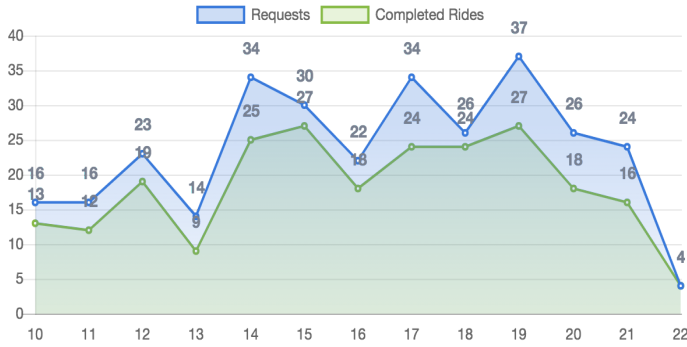

PASSENGERS AND RIDES - DECEMBER

PASSENGERS AND RIDES - JANUARY

PASSENGERS AND RIDES - FEBRUARY

PASSENGERS AND RIDES - MARCH

PASSENGERS AND RIDES - APRIL

PASSENGERS AND RIDES - JUNE

PASSENGERS AND RIDES - JULY

PASSENGERS AND RIDES - AUGUST

PASSENGERS AND RIDES - SEPTEMBER

RIDE REQUEST MONDAY

RIDE REQUEST TUESDAY

RIDE REQUEST WEDNESDAY

RIDE REQUEST THURSDAY

RIDE REQUEST FRIDAY

RIDE REQUEST SATURDAY

RIDE REQUEST SUNDAY

TOTAL PASSENGERS MONDAY

TOTAL PASSENGERS TUESDAY

TOTAL PASSENGERS WEDNESDAY

TOTAL PASSENGERS THURSDAY

TOTAL PASSENGERS FRIDAY

TOTAL PASSENGERS SATURDAY

TOTAL PASSENGERS SUNDAY