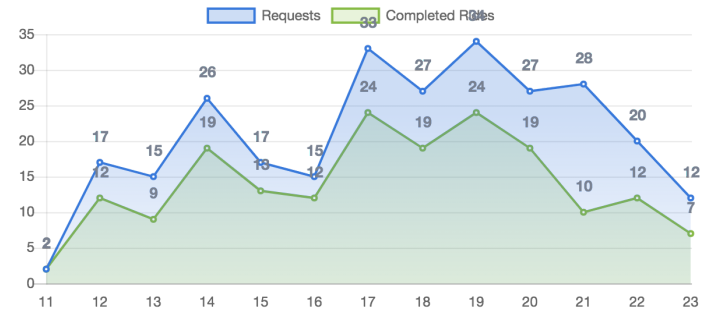

PASSENGERS AND RIDES - DECEMBER

PASSENGERS AND RIDES - JANUARY

PASSENGERS AND RIDES - FEBRUARY

PASSENGERS AND RIDES - MARCH

PASSENGERS AND RIDES - APRIL

PASSENGERS AND RIDES - JUNE

PASSENGERS AND RIDES - JULY

PASSENGERS AND RIDES - AUGUST

PASSENGERS AND RIDES - SEPTEMBER

RIDE REQUEST MONDAY

RIDE REQUEST TUESDAY

RIDE REQUEST WEDNESDAY

RIDE REQUEST THURSDAY

RIDE REQUEST FRIDAY

RIDE REQUEST SATURDAY

RIDE REQUEST SUNDAY

TOTAL PASSENGERS MONDAY

TOTAL PASSENGERS TUESDAY

TOTAL PASSENGERS WEDNESDAY

TOTAL PASSENGERS THURSDAY

TOTAL PASSENGERS FRIDAY

TOTAL PASSENGERS SATURDAY

TOTAL PASSENGERS SUNDAY