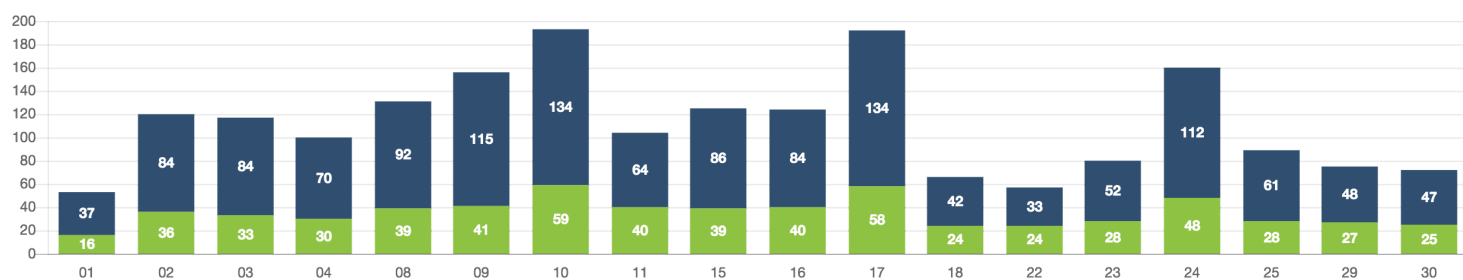

Zone Summary

PASSENGERS AND RIDES BY MONTH (YTD)

PASSENGERS AND RIDES BY WEEK (YTD)

PASSENGERS AND RIDES - JANUARY

PASSENGERS AND RIDES - FEBRUARY

PASSENGERS AND RIDES - MARCH

PASSENGERS AND RIDES - APRIL

PASSENGERS AND RIDES - MAY

PASSENGERS AND RIDES - JUNE

PASSENGERS AND RIDES - JUNE

PASSENGERS AND RIDES - JULY

PASSENGERS AND RIDES - AUGUST

PASSENGERS AND RIDES - SEPTEMBER

PASSENGERS AND RIDES - OCTOBER

PASSENGERS AND RIDES - NOVEMBER

PASSENGERS AND RIDES - DECEMBER

PASSENGERS AND RIDES - JANUARY

PASSENGERS AND RIDES - FEBRUARY

PASSENGERS AND RIDES - MARCH

PASSENGERS AND RIDES - APRIL

PASSENGERS AND RIDES - JUNE

PASSENGERS AND RIDES - JULY