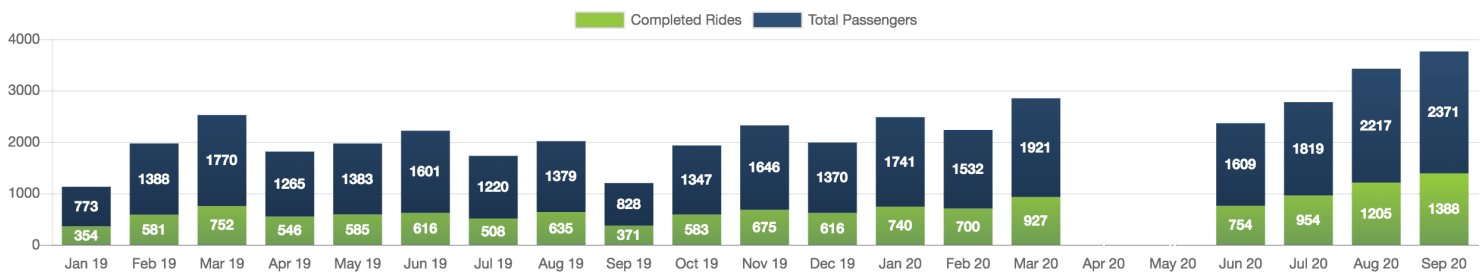

Zone Summary

PASSENGERS AND RIDES BY MONTH (YTD)

PASSENGERS AND RIDES BY WEEK (YTD)

PASSENGERS AND RIDES - JANUARY

PASSENGERS AND RIDES - FEBRUARY

PASSENGERS AND RIDES - MARCH

PASSENGERS AND RIDES - APRIL

PASSENGERS AND RIDES - MAY

PASSENGERS AND RIDES - JUNE

PASSENGERS AND RIDES - JUNE

PASSENGERS AND RIDES - JULY

PASSENGERS AND RIDES - AUGUST

PASSENGERS AND RIDES - SEPTEMBER

PASSENGERS AND RIDES - OCTOBER

PASSENGERS AND RIDES - NOVEMBER

PASSENGERS AND RIDES - DECEMBER

PASSENGERS AND RIDES - JANUARY

PASSENGERS AND RIDES - FEBRUARY

PASSENGERS AND RIDES - MARCH

PASSENGERS AND RIDES - APRIL

PASSENGERS AND RIDES - JUNE

PASSENGERS AND RIDES - JULY

RIDE REQUEST SUNDAY

TOTAL PASSENGERS MONDAY

TOTAL PASSENGERS TUESDAY

TOTAL PASSENGERS WEDNESDAY

TOTAL PASSENGERS THURSDAY

TOTAL PASSENGERS FRIDAY

TOTAL PASSENGERS SATURDAY

TOTAL PASSENGERS SUNDAY