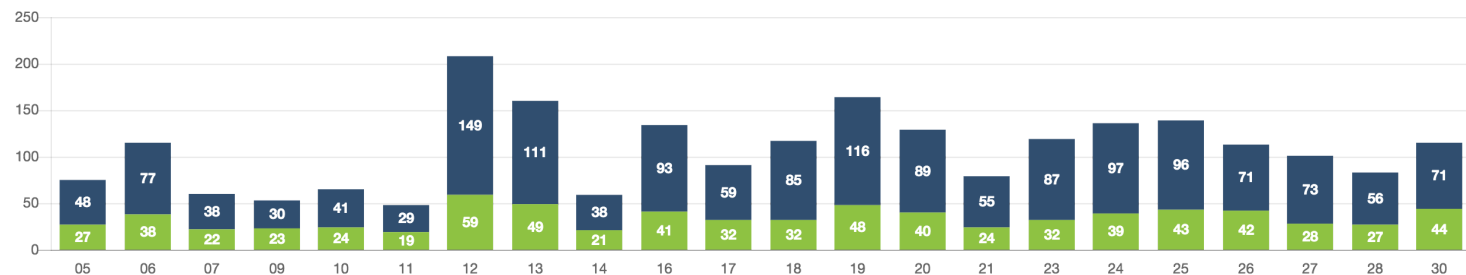

PASSENGERS AND RIDES - JUNE

PASSENGERS AND RIDES - JUNE

PASSENGERS AND RIDES - JULY

PASSENGERS AND RIDES - AUGUST

PASSENGERS AND RIDES - SEPTEMBER

PASSENGERS AND RIDES - OCTOBER

PASSENGERS AND RIDES - NOVEMBER

PASSENGERS AND RIDES - DECEMBER

PASSENGERS AND RIDES - JANUARY

PASSENGERS AND RIDES - FEBRUARY

PASSENGERS AND RIDES - MARCH

PASSENGERS AND RIDES - APRIL

PASSENGERS AND RIDES - JUNE

PASSENGERS AND RIDES - JULY

PASSENGERS AND RIDES - AUGUST

PASSENGERS AND RIDES - SEPTEMBER

RIDE REQUEST MONDAY

RIDE REQUEST TUESDAY

RIDE REQUEST WEDNESDAY

RIDE REQUEST THURSDAY

RIDE REQUEST FRIDAY

RIDE REQUEST SATURDAY

RIDE REQUEST SUNDAY

TOTAL PASSENGERS MONDAY

TOTAL PASSENGERS TUESDAY

TOTAL PASSENGERS WEDNESDAY

TOTAL PASSENGERS THURSDAY

TOTAL PASSENGERS FRIDAY

TOTAL PASSENGERS SATURDAY

TOTAL PASSENGERS SUNDAY