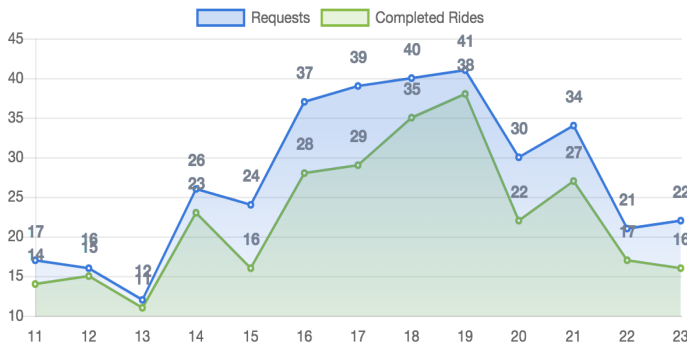

PASSENGERS AND RIDES - DECEMBER

PASSENGERS AND RIDES - JANUARY

PASSENGERS AND RIDES - FEBRUARY

PASSENGERS AND RIDES - MARCH

PASSENGERS AND RIDES - APRIL

PASSENGERS AND RIDES - JUNE

PASSENGERS AND RIDES - JULY

PASSENGERS AND RIDES - AUGUST

PASSENGERS AND RIDES - SEPTEMBER

RIDE REQUEST MONDAY

RIDE REQUEST TUESDAY

RIDE REQUEST WEDNESDAY

RIDE REQUEST THURSDAY

RIDE REQUEST FRIDAY

RIDE REQUEST SATURDAY

RIDE REQUEST SUNDAY

TOTAL PASSENGERS MONDAY

TOTAL PASSENGERS TUESDAY

TOTAL PASSENGERS WEDNESDAY

TOTAL PASSENGERS THURSDAY

TOTAL PASSENGERS FRIDAY

TOTAL PASSENGERS SATURDAY

TOTAL PASSENGERS SUNDAY