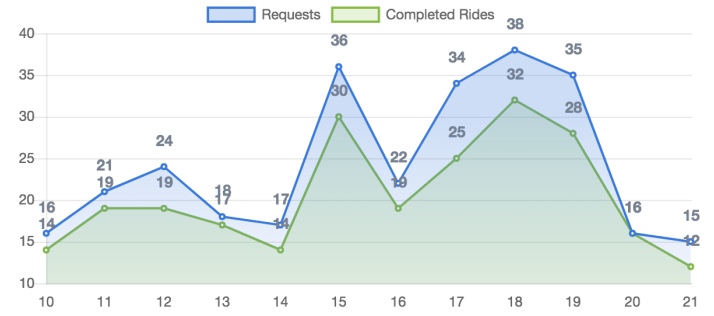

PASSENGERS AND RIDES - DECEMBER

PASSENGERS AND RIDES - JANUARY

PASSENGERS AND RIDES - FEBRUARY

PASSENGERS AND RIDES - MARCH

PASSENGERS AND RIDES - APRIL

PASSENGERS AND RIDES - JUNE

PASSENGERS AND RIDES - JULY

PASSENGERS AND RIDES - AUGUST

PASSENGERS AND RIDES - SEPTEMBER

RIDE REQUEST MONDAY

RIDE REQUEST TUESDAY

RIDE REQUEST WEDNESDAY

RIDE REQUEST THURSDAY

RIDE REQUEST FRIDAY

RIDE REQUEST SATURDAY

RIDE REQUEST SUNDAY

TOTAL PASSENGERS MONDAY

TOTAL PASSENGERS TUESDAY

TOTAL PASSENGERS WEDNESDAY

TOTAL PASSENGERS THURSDAY

TOTAL PASSENGERS FRIDAY

TOTAL PASSENGERS SATURDAY

TOTAL PASSENGERS SUNDAY