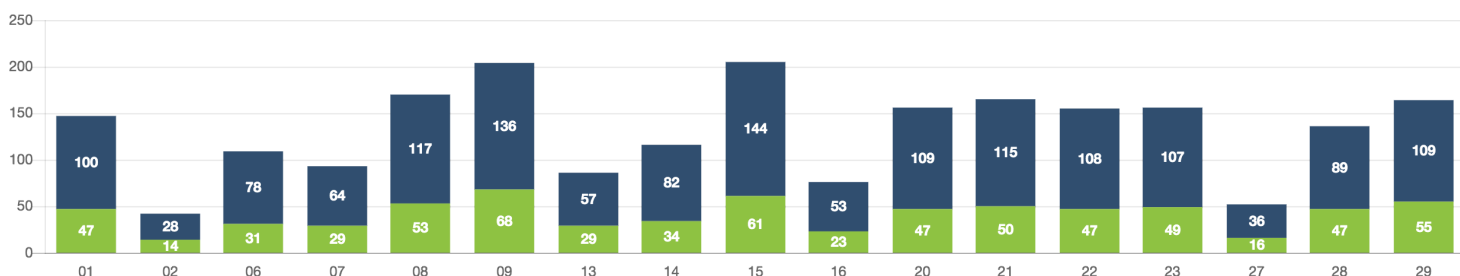

Zone Summary

PASSENGERS AND RIDES BY MONTH (YTD)

PASSENGERS AND RIDES BY WEEK (YTD)

PASSENGERS AND RIDES - JANUARY

PASSENGERS AND RIDES - FEBRUARY

PASSENGERS AND RIDES - MARCH

PASSENGERS AND RIDES - APRIL

PASSENGERS AND RIDES - MAY

PASSENGERS AND RIDES - JUNE

PASSENGERS AND RIDES - JUNE

PASSENGERS AND RIDES - JULY

PASSENGERS AND RIDES - AUGUST

PASSENGERS AND RIDES - SEPTEMBER

PASSENGERS AND RIDES - OCTOBER

PASSENGERS AND RIDES - NOVEMBER

PASSENGERS AND RIDES - DECEMBER

PASSENGERS AND RIDES - JANUARY

PASSENGERS AND RIDES - FEBRUARY

PASSENGERS AND RIDES - MARCH

PASSENGERS AND RIDES - APRIL

PASSENGERS AND RIDES - JUNE

PASSENGERS AND RIDES - JULY