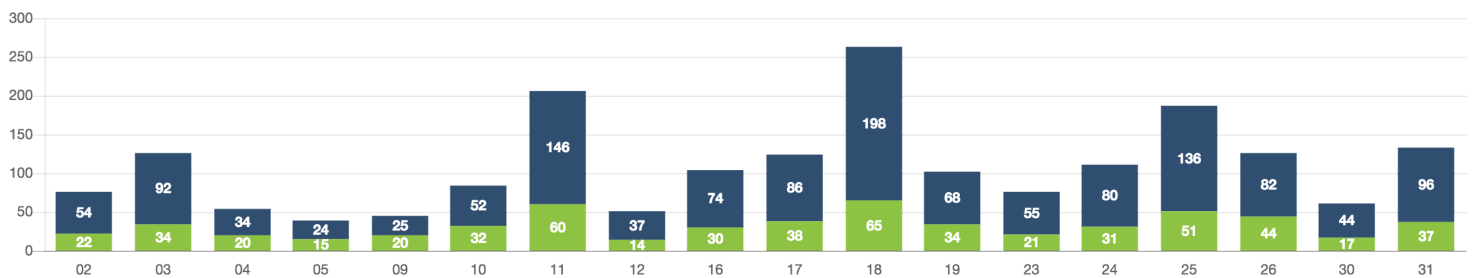

Zone Summary

PASSENGERS AND RIDES BY MONTH (YTD)

PASSENGERS AND RIDES BY WEEK (YTD)

PASSENGERS AND RIDES - JANUARY

PASSENGERS AND RIDES - FEBRUARY

PASSENGERS AND RIDES - MARCH

PASSENGERS AND RIDES - APRIL

PASSENGERS AND RIDES - MAY

PASSENGERS AND RIDES - JUNE

PASSENGERS AND RIDES - JUNE

PASSENGERS AND RIDES - JULY

PASSENGERS AND RIDES - AUGUST

PASSENGERS AND RIDES - SEPTEMBER

PASSENGERS AND RIDES - OCTOBER

PASSENGERS AND RIDES - NOVEMBER

PASSENGERS AND RIDES - DECEMBER

PASSENGERS AND RIDES - JANUARY

PASSENGERS AND RIDES - FEBRUARY

PASSENGERS AND RIDES - MARCH

PASSENGERS AND RIDES - APRIL

PASSENGERS AND RIDES - JUNE

PASSENGERS AND RIDES - JULY

RIDE REQUEST SUNDAY

TOTAL PASSENGERS MONDAY

TOTAL PASSENGERS TUESDAY

TOTAL PASSENGERS WEDNESDAY

TOTAL PASSENGERS THURSDAY

TOTAL PASSENGERS FRIDAY

TOTAL PASSENGERS SATURDAY

TOTAL PASSENGERS SUNDAY