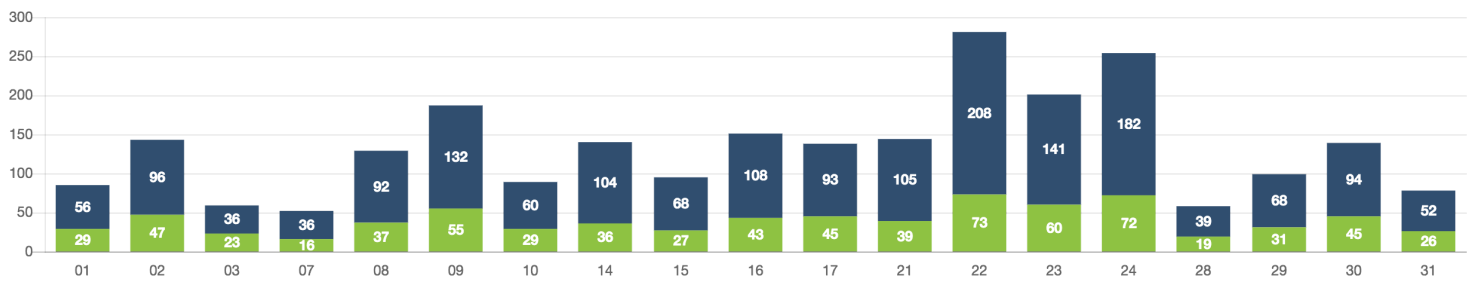

Zone Summary

PASSENGERS AND RIDES BY MONTH (YTD)

PASSENGERS AND RIDES BY WEEK (YTD)

PASSENGERS AND RIDES - JANUARY

PASSENGERS AND RIDES - FEBRUARY

PASSENGERS AND RIDES - MARCH

PASSENGERS AND RIDES - APRIL

PASSENGERS AND RIDES - MAY

PASSENGERS AND RIDES - JUNE

PASSENGERS AND RIDES - JUNE

PASSENGERS AND RIDES - JULY

PASSENGERS AND RIDES - AUGUST

PASSENGERS AND RIDES - SEPTEMBER

PASSENGERS AND RIDES - OCTOBER

PASSENGERS AND RIDES - NOVEMBER

PASSENGERS AND RIDES - DECEMBER

PASSENGERS AND RIDES - JANUARY

PASSENGERS AND RIDES - FEBRUARY

PASSENGERS AND RIDES - MARCH

PASSENGERS AND RIDES - APRIL

PASSENGERS AND RIDES - JUNE

PASSENGERS AND RIDES - JULY

RIDE REQUEST SUNDAY

TOTAL PASSENGERS MONDAY

TOTAL PASSENGERS TUESDAY

TOTAL PASSENGERS WEDNESDAY

TOTAL PASSENGERS THURSDAY

TOTAL PASSENGERS FRIDAY

TOTAL PASSENGERS SATURDAY

TOTAL PASSENGERS SUNDAY