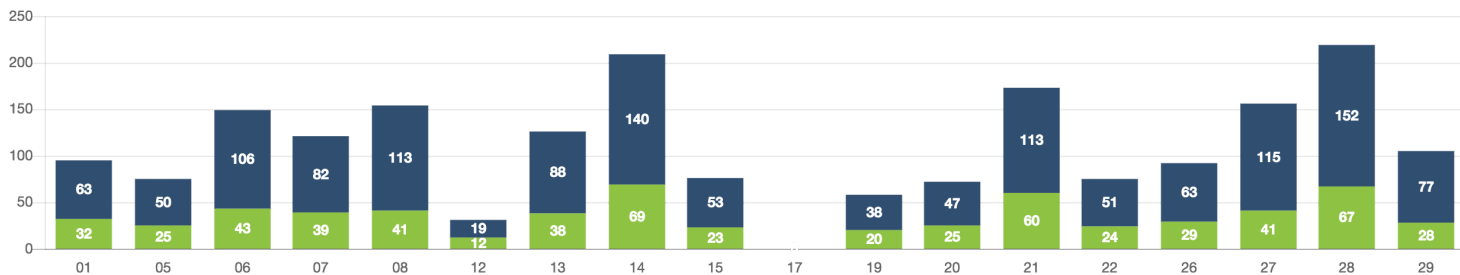

Zone Summary

PASSENGERS AND RIDES BY MONTH (YTD)

PASSENGERS AND RIDES BY WEEK (YTD)

PASSENGERS AND RIDES - JANUARY

PASSENGERS AND RIDES - FEBRUARY

PASSENGERS AND RIDES - MARCH

PASSENGERS AND RIDES - APRIL

PASSENGERS AND RIDES - MAY

PASSENGERS AND RIDES - JUNE

PASSENGERS AND RIDES - JUNE

PASSENGERS AND RIDES - JULY

PASSENGERS AND RIDES - AUGUST

PASSENGERS AND RIDES - SEPTEMBER

PASSENGERS AND RIDES - OCTOBER

PASSENGERS AND RIDES - NOVEMBER

PASSENGERS AND RIDES - DECEMBER

PASSENGERS AND RIDES - JANUARY

PASSENGERS AND RIDES - FEBRUARY

PASSENGERS AND RIDES - MARCH

PASSENGERS AND RIDES - APRIL

PASSENGERS AND RIDES - JUNE

PASSENGERS AND RIDES - JULY

RIDE REQUEST SUNDAY

TOTAL PASSENGERS MONDAY

TOTAL PASSENGERS TUESDAY

TOTAL PASSENGERS WEDNESDAY

TOTAL PASSENGERS THURSDAY

TOTAL PASSENGERS FRIDAY

TOTAL PASSENGERS SATURDAY

TOTAL PASSENGERS SUNDAY