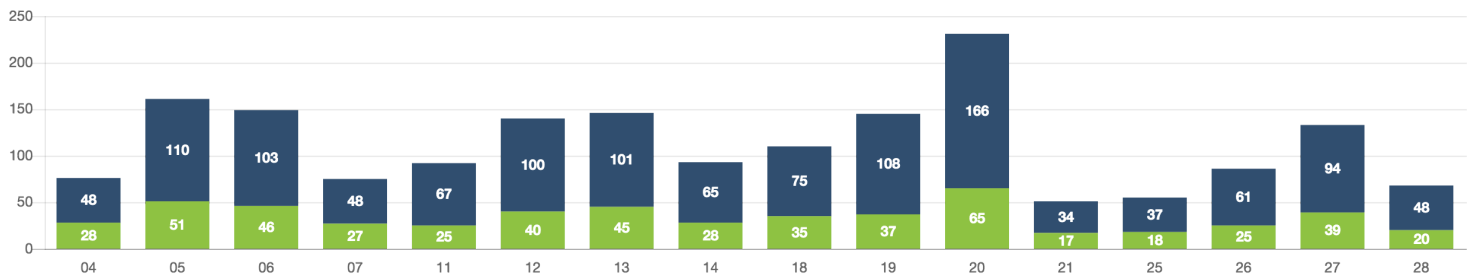

Zone Summary

PASSENGERS AND RIDES BY MONTH (YTD)

PASSENGERS AND RIDES BY WEEK (YTD)

PASSENGERS AND RIDES - JANUARY

PASSENGERS AND RIDES - FEBRUARY

PASSENGERS AND RIDES - MARCH

PASSENGERS AND RIDES - APRIL

PASSENGERS AND RIDES - MAY

PASSENGERS AND RIDES - JUNE

PASSENGERS AND RIDES - JUNE

PASSENGERS AND RIDES - JULY

PASSENGERS AND RIDES - AUGUST

PASSENGERS AND RIDES - SEPTEMBER

PASSENGERS AND RIDES - OCTOBER

PASSENGERS AND RIDES - NOVEMBER

PASSENGERS AND RIDES - DECEMBER

PASSENGERS AND RIDES - JANUARY

PASSENGERS AND RIDES - FEBRUARY

PASSENGERS AND RIDES - MARCH

PASSENGERS AND RIDES - APRIL

PASSENGERS AND RIDES - JUNE

PASSENGERS AND RIDES - JULY

RIDE REQUEST SUNDAY

TOTAL PASSENGERS MONDAY

TOTAL PASSENGERS TUESDAY

TOTAL PASSENGERS WEDNESDAY

TOTAL PASSENGERS THURSDAY

TOTAL PASSENGERS FRIDAY

TOTAL PASSENGERS SATURDAY

TOTAL PASSENGERS SUNDAY