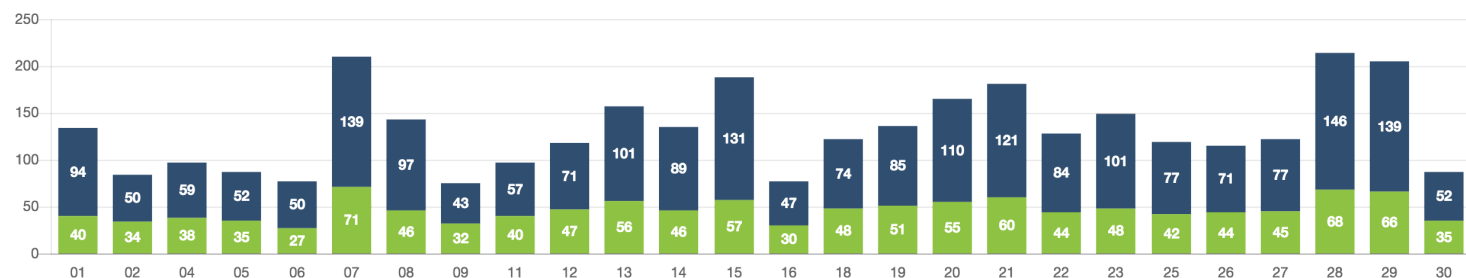

PASSENGERS AND RIDES - JUNE

PASSENGERS AND RIDES - JUNE

PASSENGERS AND RIDES - JULY

PASSENGERS AND RIDES - AUGUST

PASSENGERS AND RIDES - SEPTEMBER

PASSENGERS AND RIDES - OCTOBER

PASSENGERS AND RIDES - NOVEMBER

PASSENGERS AND RIDES - DECEMBER

PASSENGERS AND RIDES - JANUARY

PASSENGERS AND RIDES - FEBRUARY

PASSENGERS AND RIDES - MARCH

PASSENGERS AND RIDES - APRIL

PASSENGERS AND RIDES - JUNE

PASSENGERS AND RIDES - JULY

PASSENGERS AND RIDES - AUGUST

PASSENGERS AND RIDES - SEPTEMBER

RIDE REQUEST MONDAY

RIDE REQUEST TUESDAY

RIDE REQUEST WEDNESDAY

RIDE REQUEST THURSDAY

RIDE REQUEST FRIDAY

RIDE REQUEST SATURDAY

RIDE REQUEST SUNDAY

TOTAL PASSENGERS MONDAY

TOTAL PASSENGERS TUESDAY

TOTAL PASSENGERS WEDNESDAY

TOTAL PASSENGERS THURSDAY

TOTAL PASSENGERS FRIDAY

TOTAL PASSENGERS SATURDAY

TOTAL PASSENGERS SUNDAY