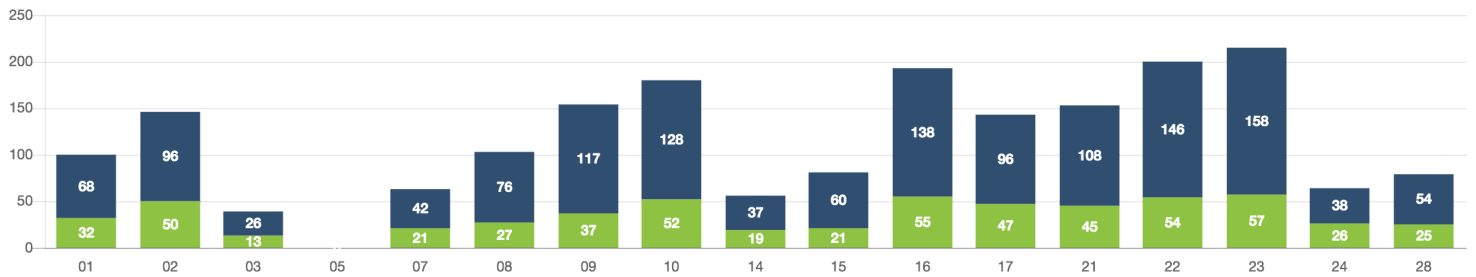

Zone Summary

PASSENGERS AND RIDES BY MONTH (YTD)

PASSENGERS AND RIDES BY WEEK (YTD)

PASSENGERS AND RIDES - JANUARY

PASSENGERS AND RIDES - FEBRUARY

PASSENGERS AND RIDES - MARCH

PASSENGERS AND RIDES - APRIL

PASSENGERS AND RIDES - MAY

PASSENGERS AND RIDES - JUNE

PASSENGERS AND RIDES - JUNE

PASSENGERS AND RIDES - JULY

PASSENGERS AND RIDES - AUGUST

PASSENGERS AND RIDES - SEPTEMBER

PASSENGERS AND RIDES - OCTOBER

PASSENGERS AND RIDES - NOVEMBER

PASSENGERS AND RIDES - DECEMBER

PASSENGERS AND RIDES - JANUARY

PASSENGERS AND RIDES - FEBRUARY

PASSENGERS AND RIDES - MARCH

PASSENGERS AND RIDES - APRIL

PASSENGERS AND RIDES - JUNE

PASSENGERS AND RIDES - JULY

RIDE REQUEST SUNDAY

TOTAL PASSENGERS MONDAY

TOTAL PASSENGERS TUESDAY

TOTAL PASSENGERS WEDNESDAY

TOTAL PASSENGERS THURSDAY

TOTAL PASSENGERS FRIDAY

TOTAL PASSENGERS SATURDAY

TOTAL PASSENGERS SUNDAY