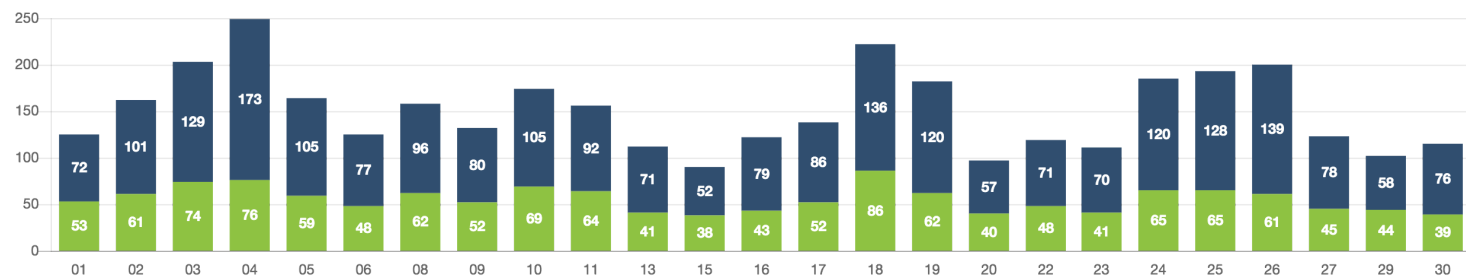

PASSENGERS AND RIDES - JUNE

PASSENGERS AND RIDES - JUNE

PASSENGERS AND RIDES - JULY

PASSENGERS AND RIDES - AUGUST

PASSENGERS AND RIDES - SEPTEMBER

PASSENGERS AND RIDES - OCTOBER

PASSENGERS AND RIDES - NOVEMBER

PASSENGERS AND RIDES - DECEMBER

PASSENGERS AND RIDES - JANUARY

PASSENGERS AND RIDES - FEBRUARY

PASSENGERS AND RIDES - MARCH

PASSENGERS AND RIDES - APRIL

PASSENGERS AND RIDES - JUNE

PASSENGERS AND RIDES - JULY

PASSENGERS AND RIDES - AUGUST

PASSENGERS AND RIDES - SEPTEMBER

RIDE REQUEST MONDAY

RIDE REQUEST TUESDAY

RIDE REQUEST WEDNESDAY

RIDE REQUEST THURSDAY

RIDE REQUEST FRIDAY

RIDE REQUEST SATURDAY

RIDE REQUEST SUNDAY

TOTAL PASSENGERS MONDAY

TOTAL PASSENGERS TUESDAY

TOTAL PASSENGERS WEDNESDAY

TOTAL PASSENGERS THURSDAY

TOTAL PASSENGERS FRIDAY

TOTAL PASSENGERS SATURDAY

TOTAL PASSENGERS SUNDAY