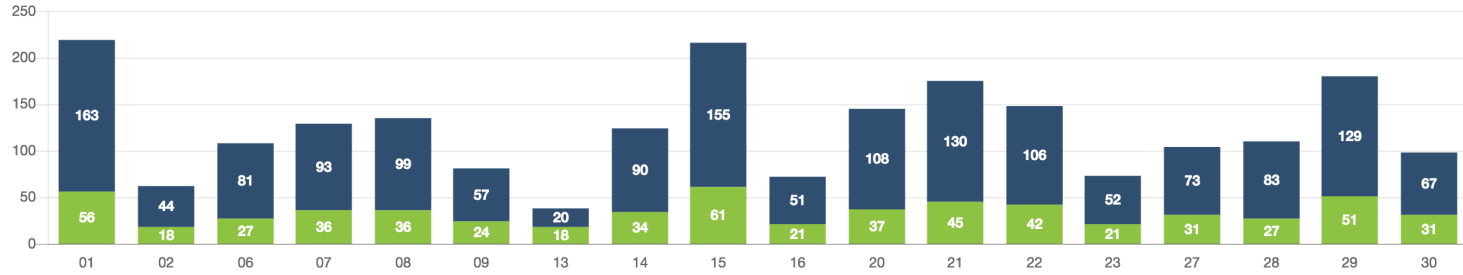

Zone Summary

PASSENGERS AND RIDES BY MONTH (YTD)

PASSENGERS AND RIDES BY WEEK (YTD)

PASSENGERS AND RIDES - JANUARY

PASSENGERS AND RIDES - FEBRUARY

PASSENGERS AND RIDES - MARCH

PASSENGERS AND RIDES - APRIL

PASSENGERS AND RIDES - MAY

PASSENGERS AND RIDES - JUNE

PASSENGERS AND RIDES - JUNE

PASSENGERS AND RIDES - JULY

PASSENGERS AND RIDES - AUGUST

PASSENGERS AND RIDES - SEPTEMBER

PASSENGERS AND RIDES - OCTOBER

PASSENGERS AND RIDES - NOVEMBER

PASSENGERS AND RIDES - DECEMBER

PASSENGERS AND RIDES - JANUARY

PASSENGERS AND RIDES - FEBRUARY

PASSENGERS AND RIDES - MARCH

PASSENGERS AND RIDES - APRIL

PASSENGERS AND RIDES - JUNE

PASSENGERS AND RIDES - JULY

RIDE REQUEST SUNDAY

TOTAL PASSENGERS MONDAY

TOTAL PASSENGERS TUESDAY

TOTAL PASSENGERS WEDNESDAY

TOTAL PASSENGERS THURSDAY

TOTAL PASSENGERS FRIDAY

TOTAL PASSENGERS SATURDAY

TOTAL PASSENGERS SUNDAY