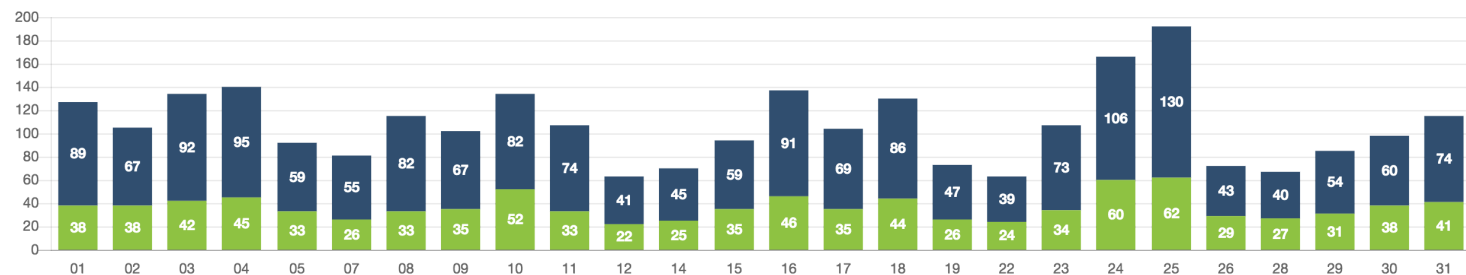

PASSENGERS AND RIDES - DECEMBER

PASSENGERS AND RIDES - JANUARY

PASSENGERS AND RIDES - FEBRUARY

PASSENGERS AND RIDES - MARCH

PASSENGERS AND RIDES - APRIL

PASSENGERS AND RIDES - JUNE

PASSENGERS AND RIDES - JULY

PASSENGERS AND RIDES - AUGUST

PASSENGERS AND RIDES - SEPTEMBER

RIDE REQUEST MONDAY

RIDE REQUEST TUESDAY

RIDE REQUEST WEDNESDAY

RIDE REQUEST THURSDAY

RIDE REQUEST FRIDAY

RIDE REQUEST SATURDAY

RIDE REQUEST SUNDAY

TOTAL PASSENGERS MONDAY

TOTAL PASSENGERS TUESDAY

TOTAL PASSENGERS WEDNESDAY

TOTAL PASSENGERS THURSDAY

TOTAL PASSENGERS FRIDAY

TOTAL PASSENGERS SATURDAY

TOTAL PASSENGERS SUNDAY