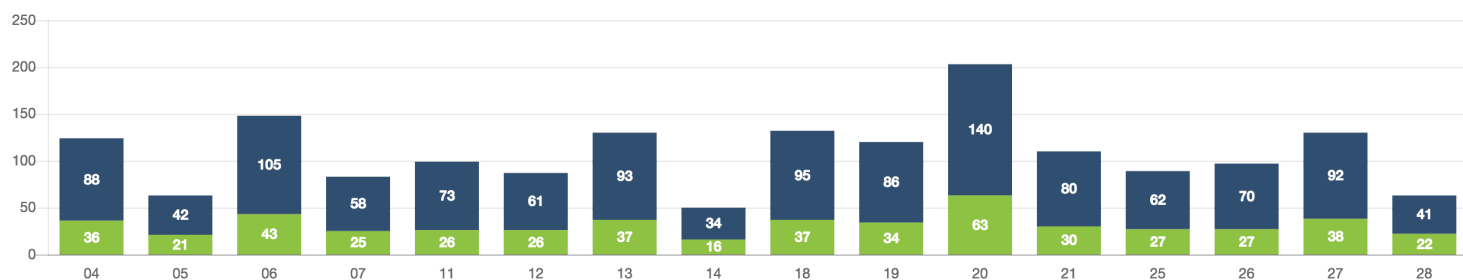

Zone Summary

PASSENGERS AND RIDES BY MONTH (YTD)

PASSENGERS AND RIDES BY WEEK (YTD)

PASSENGERS AND RIDES - JANUARY

PASSENGERS AND RIDES - FEBRUARY

PASSENGERS AND RIDES - MARCH

PASSENGERS AND RIDES - APRIL

PASSENGERS AND RIDES - MAY

PASSENGERS AND RIDES - JUNE

PASSENGERS AND RIDES - JUNE

PASSENGERS AND RIDES - JULY

PASSENGERS AND RIDES - AUGUST

PASSENGERS AND RIDES - SEPTEMBER

PASSENGERS AND RIDES - OCTOBER

PASSENGERS AND RIDES - NOVEMBER

PASSENGERS AND RIDES - DECEMBER

PASSENGERS AND RIDES - JANUARY

PASSENGERS AND RIDES - FEBRUARY

PASSENGERS AND RIDES - MARCH

PASSENGERS AND RIDES - APRIL

PASSENGERS AND RIDES - JUNE

PASSENGERS AND RIDES - JULY

RIDE REQUEST SUNDAY

TOTAL PASSENGERS MONDAY

TOTAL PASSENGERS TUESDAY

TOTAL PASSENGERS WEDNESDAY

TOTAL PASSENGERS THURSDAY

TOTAL PASSENGERS FRIDAY

TOTAL PASSENGERS SATURDAY

TOTAL PASSENGERS SUNDAY