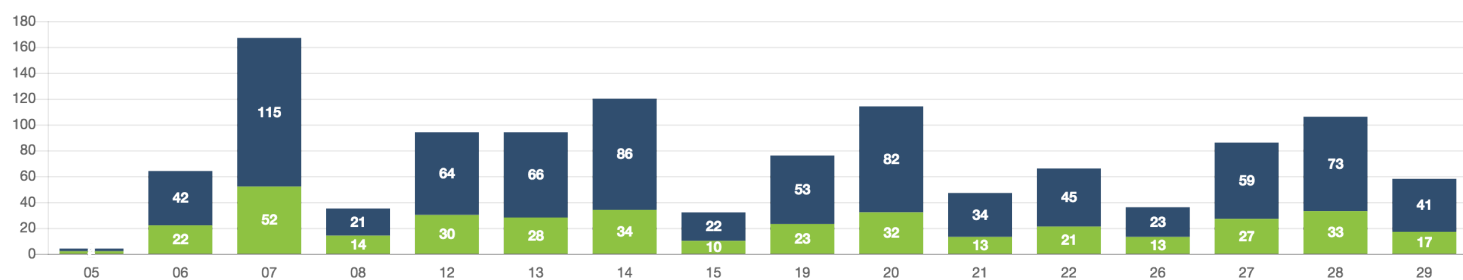

Zone Summary

PASSENGERS AND RIDES BY MONTH (YTD)

PASSENGERS AND RIDES BY WEEK (YTD)

PASSENGERS AND RIDES - JANUARY

PASSENGERS AND RIDES - FEBRUARY

PASSENGERS AND RIDES - MARCH

PASSENGERS AND RIDES - APRIL

PASSENGERS AND RIDES - MAY

PASSENGERS AND RIDES - JUNE

PASSENGERS AND RIDES - JUNE

PASSENGERS AND RIDES - JULY

PASSENGERS AND RIDES - AUGUST

PASSENGERS AND RIDES - SEPTEMBER

PASSENGERS AND RIDES - OCTOBER

PASSENGERS AND RIDES - NOVEMBER

PASSENGERS AND RIDES - DECEMBER

PASSENGERS AND RIDES - JANUARY

PASSENGERS AND RIDES - FEBRUARY

PASSENGERS AND RIDES - MARCH

PASSENGERS AND RIDES - APRIL

PASSENGERS AND RIDES - JUNE

PASSENGERS AND RIDES - JULY

RIDE REQUEST SUNDAY

TOTAL PASSENGERS MONDAY

TOTAL PASSENGERS TUESDAY

TOTAL PASSENGERS WEDNESDAY

TOTAL PASSENGERS THURSDAY

TOTAL PASSENGERS FRIDAY

TOTAL PASSENGERS SATURDAY

TOTAL PASSENGERS SUNDAY