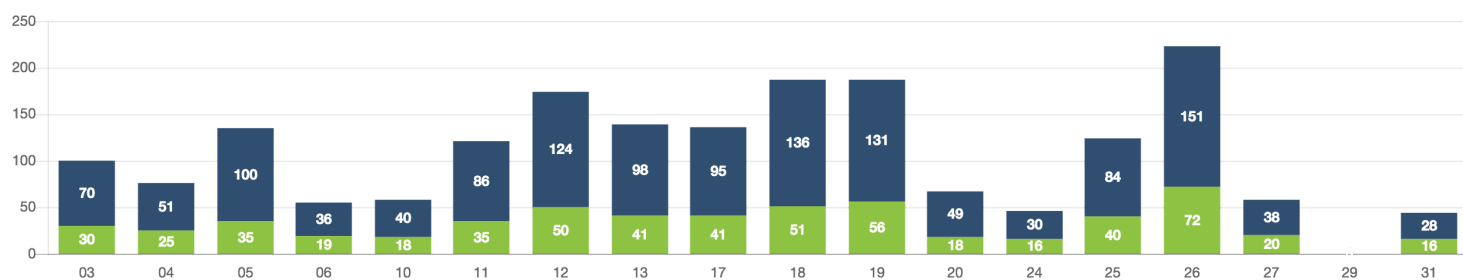

Zone Summary

PASSENGERS AND RIDES BY MONTH (YTD)

PASSENGERS AND RIDES BY WEEK (YTD)

PASSENGERS AND RIDES - JANUARY

PASSENGERS AND RIDES - FEBRUARY

PASSENGERS AND RIDES - MARCH

PASSENGERS AND RIDES - APRIL

PASSENGERS AND RIDES - MAY

PASSENGERS AND RIDES - JUNE

PASSENGERS AND RIDES - JUNE

PASSENGERS AND RIDES - JULY

PASSENGERS AND RIDES - AUGUST

PASSENGERS AND RIDES - SEPTEMBER

PASSENGERS AND RIDES - OCTOBER

PASSENGERS AND RIDES - NOVEMBER

PASSENGERS AND RIDES - DECEMBER

PASSENGERS AND RIDES - JANUARY

PASSENGERS AND RIDES - FEBRUARY

PASSENGERS AND RIDES - MARCH

PASSENGERS AND RIDES - APRIL

PASSENGERS AND RIDES - JUNE

PASSENGERS AND RIDES - JULY

RIDE REQUEST SUNDAY

TOTAL PASSENGERS MONDAY

TOTAL PASSENGERS TUESDAY

TOTAL PASSENGERS WEDNESDAY

TOTAL PASSENGERS THURSDAY

TOTAL PASSENGERS FRIDAY

TOTAL PASSENGERS SATURDAY

TOTAL PASSENGERS SUNDAY