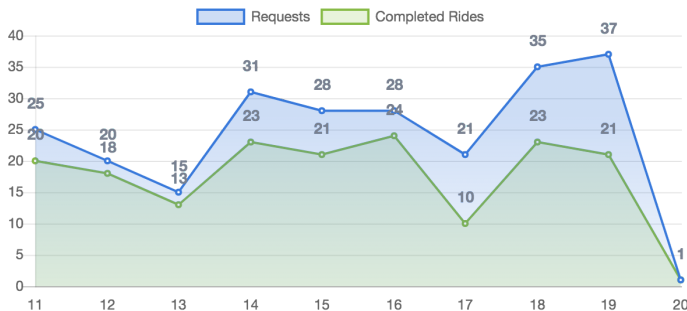

PASSENGERS AND RIDES - DECEMBER

PASSENGERS AND RIDES - JANUARY

PASSENGERS AND RIDES - FEBRUARY

PASSENGERS AND RIDES - MARCH

PASSENGERS AND RIDES - APRIL

PASSENGERS AND RIDES - JUNE

PASSENGERS AND RIDES - JULY

PASSENGERS AND RIDES - AUGUST

PASSENGERS AND RIDES - SEPTEMBER

RIDE REQUEST MONDAY

RIDE REQUEST TUESDAY

RIDE REQUEST WEDNESDAY

RIDE REQUEST THURSDAY

RIDE REQUEST FRIDAY

RIDE REQUEST SATURDAY

RIDE REQUEST SUNDAY

TOTAL PASSENGERS MONDAY

TOTAL PASSENGERS TUESDAY

TOTAL PASSENGERS WEDNESDAY

TOTAL PASSENGERS THURSDAY

TOTAL PASSENGERS FRIDAY

TOTAL PASSENGERS SATURDAY

TOTAL PASSENGERS SUNDAY